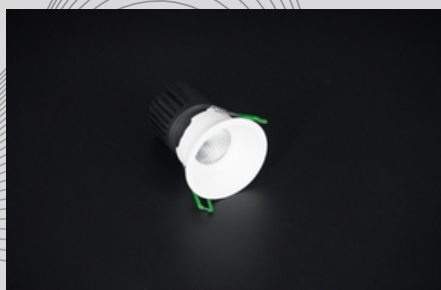

Top Picks in Lighting: Best Sellers Showcase

NEVEREND

LIGHTING DESIGN

TOP SELLERS.

Item Code: NE 15x3 Series
Power: 15W-44W
Dimensions(CFD): 160x190x113mm
LED Source: Osram/Cree
Color Temperature: 2700K-7500K
Luminaire: 6345lm

Item Code: NE 24x2 Series
Power: 15W-44W
Dimensions(CFD): 155x193x100mm
LED Source: Osram/Cree
Color Temperature: 2700K-7500K
Luminaire: 6768lm

Item Code: NE COB Series
Power: 15W-30W
Dimensions: 136x160x139mm
LED Source: Osram/Cree
Color Temperature: 2700K-6500K
Luminaire: 4512lm

Item Code: NE RB (RIGID BAR) Series
Power: 24-48W
Dimensions: 32x30x20mm
LED Source: Osram/Cree
Color Temperature: 2700K-6500K
Luminaire: 3384-6768lm

Item Code: NE SL Series
Power: 8W-15W
Dimensions: 75x89x90mm
LED Source: Osram/Cree
Color Temperature: 2700K-6500K
Luminaire: 1128-2115lm

Item Code: NE TL Series
Power: 20W-40W
Dimensions: 110x140mm
LED Source: Osram/Cree
Color Temperature: 2700K-6500K
Luminaire: 1800-3600lm