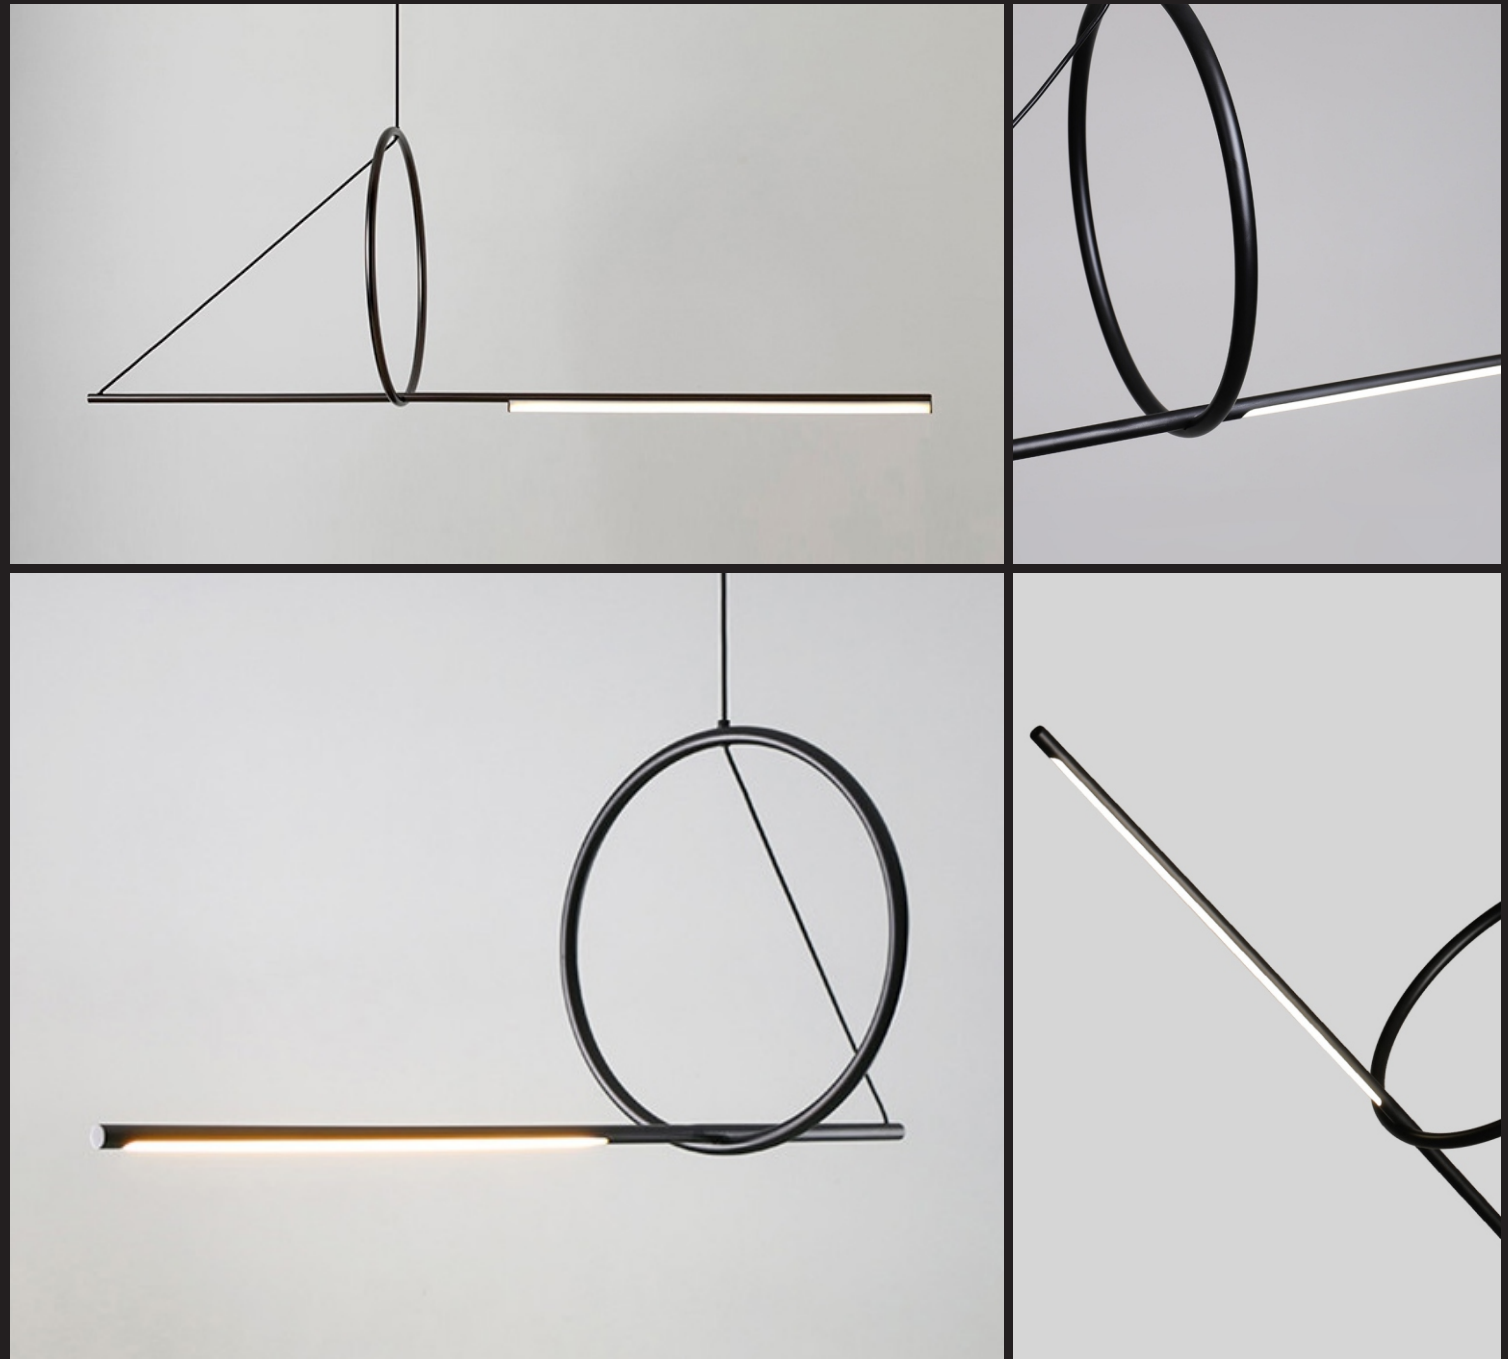

NEVEREND®

NE-090094

Item No: NE-090094/120

Size: L 1200mm W 400mm H 400mm

Light Source: LED 18W

Item No: NE-090094/170

Size: L 1700mm W 600mm H 600mm

Light Source: LED 24W

Material: metal, PC

Colour: customizable

Wire: 1500mm

CCT: 2700K/3000K/4000K/6000K

Voltage: 110-230V

IP Rating: 20

NE-090094

115