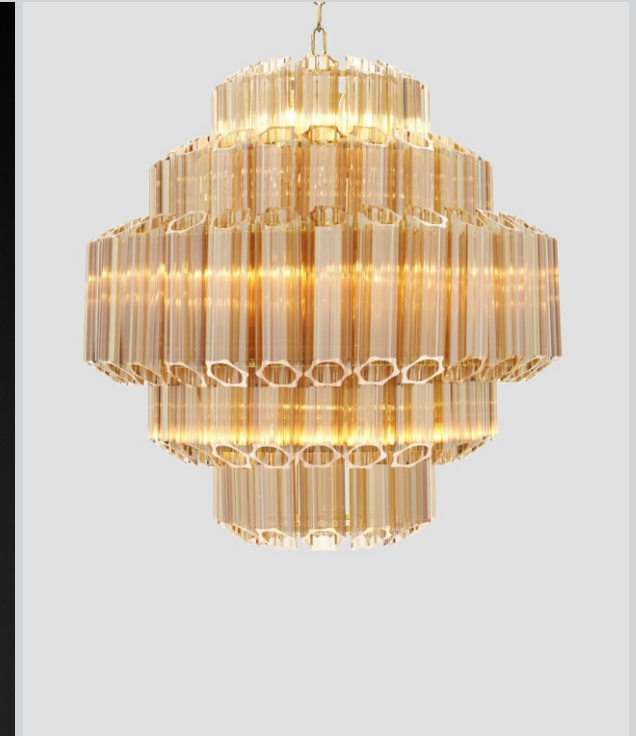

Size: D 660mm H 670mm

Light Source: 12 x E14 Max. 40W

Wire: 1000mm

Material: glass, metal

Colour: customizable

CCT: 2700K/3000K/4000K/6000K

Voltage: 110-230V

IP Rating : 20