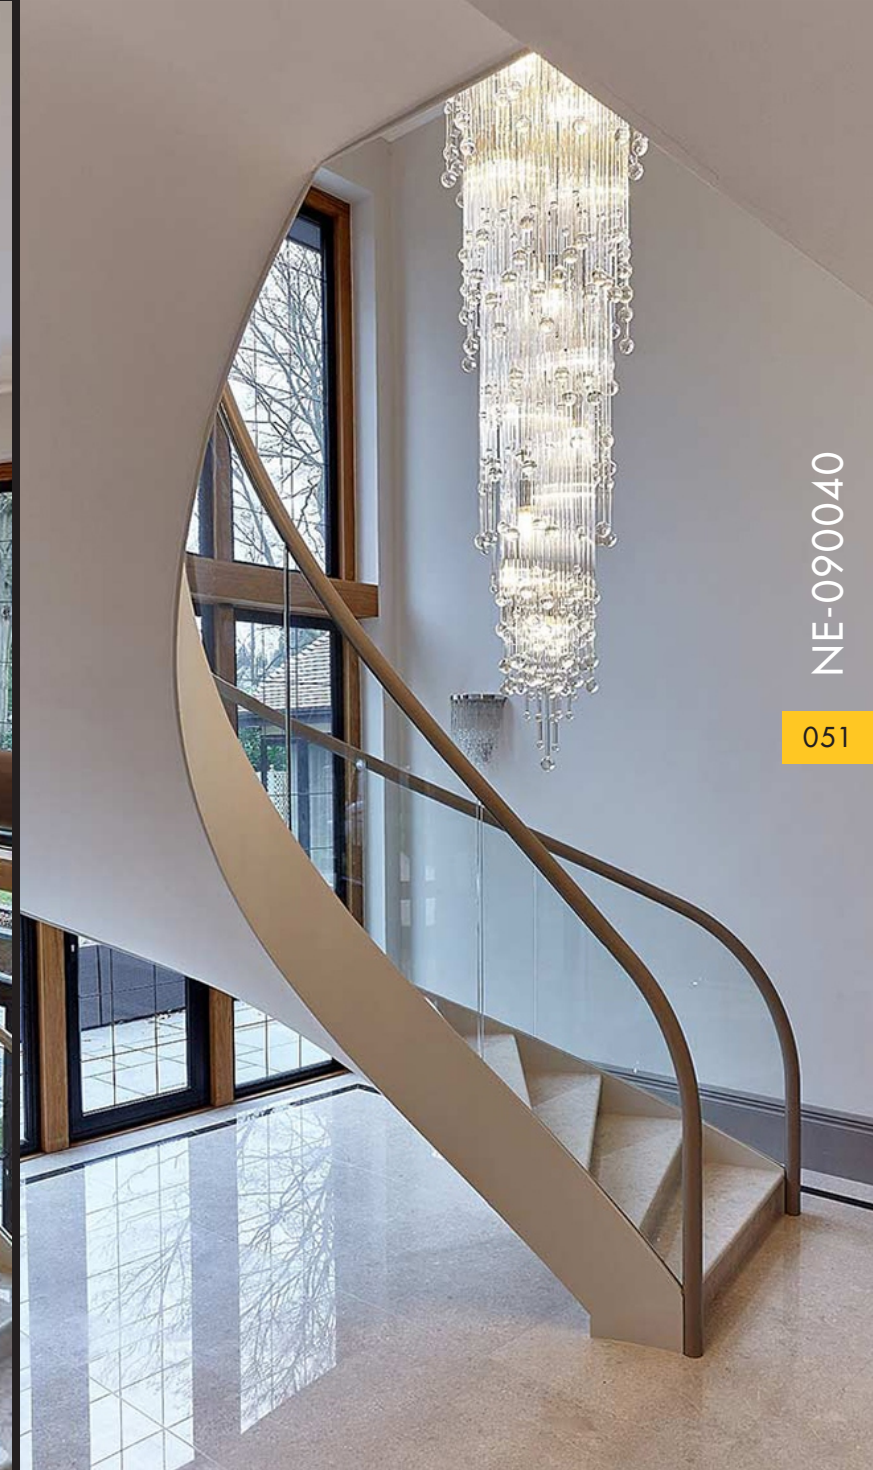

Size: D 500mm H 1800mm

Light Source: 27 x E14 Max. 40W

Material: glass, metal

Colour: customizable

CCT: 2700K/3000K/4000K/6000K

Voltage: 110-230V

IP Rating : 20

NE-090040