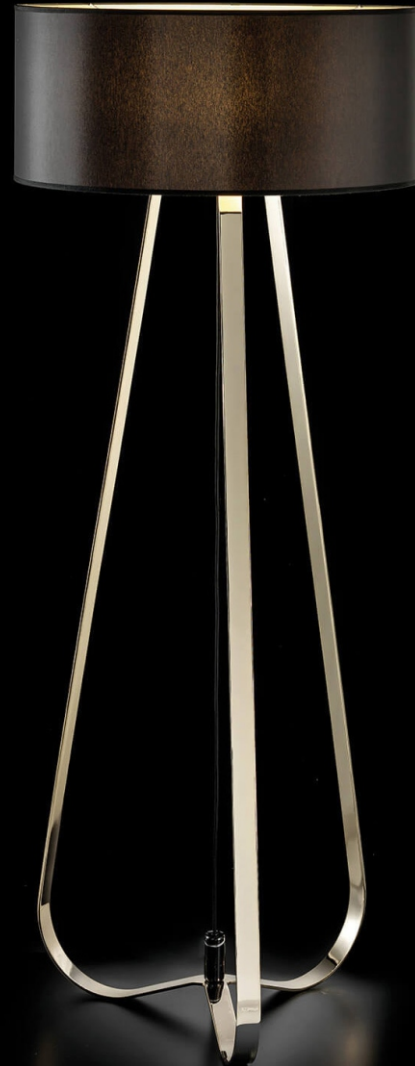

NEVEREND®

NE-060123, NE-050123

Item No: NE-060123

Size: D 280mm H 470mm

Light Source: 1 x E27 Max. 60W

Switch: on/off

Wire: 1600mm

Item No: NE-050123

Size: D 700mm H 1750mm

Light Source: 1 x E27 Max. 60W

Switch: on/off

Wire: 1800mm

Material: metal, fabric

Colour: customizable

CCT: 2700K/3000K/4000K/6000K

Voltage: 110-230V

IP Rating: 20

NE-050123