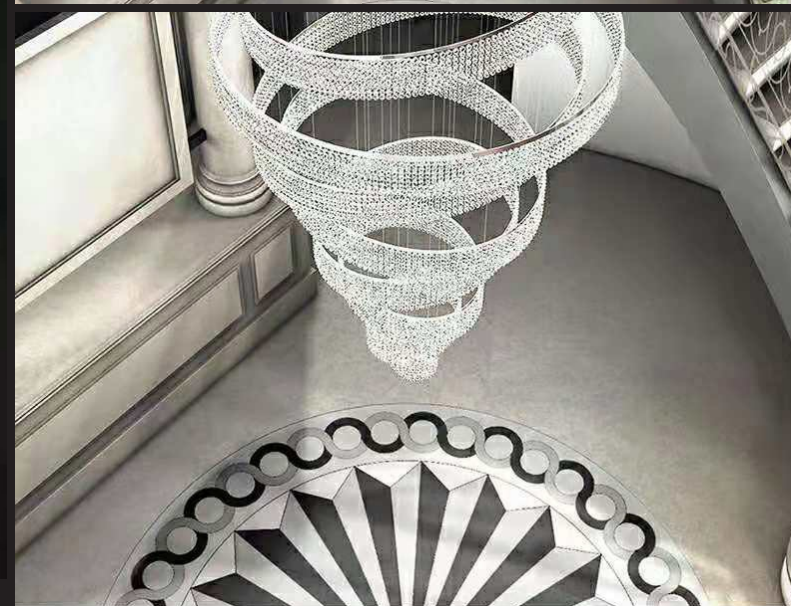

NEVEREND®

NE-090055

Item No: NE-090055/20

Size: D 200mm H 150mm (Per ring)

Item No: NE-090055/35

Size: D 350mm H 150mm (Per ring)

Item No: NE-090055/50

Size: D 500mm H 150mm (Per ring)

Item No: NE-090055/65

Size: D 650mm H 150mm (Per ring)

Item No: NE-090055/80

Size: D 800mm H 150mm (Per ring)

Item No: NE-090055/1000

Size: D 1000mm H 150mm (Per ring)

Material: crystal, metal

Colour: customizable

Light Source: GU10 spot light

Wire: 3000mm

CCT: 2700K/3000K/4000K/6000K

Voltage: 110-230V

IP Rating: 20

NE-090055

075