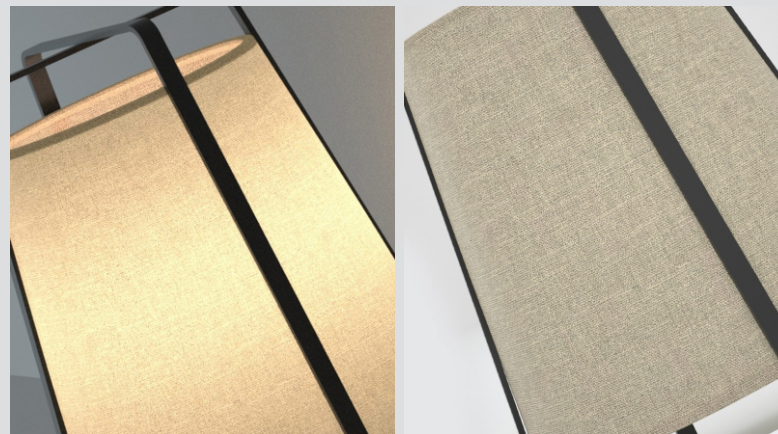

Material: metal, fabric

Colour: customizable

Switch: on/off

Wire: 1600mm

CCT: 2700K/3000K/4000K/6000K

Voltage: 110-230V

IP Rating: 20

NE-060143