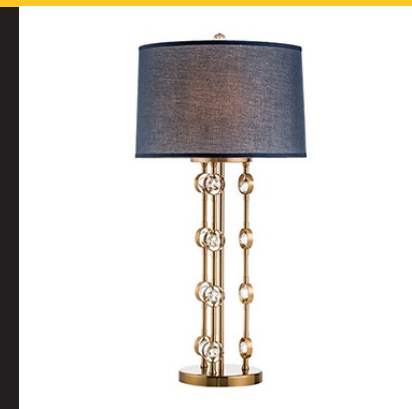

Item No: NE-060188

Size: D 380mm H 830mm
Light Source: 1 x E27 Max. 60W
Material: metal, crystal, fabric