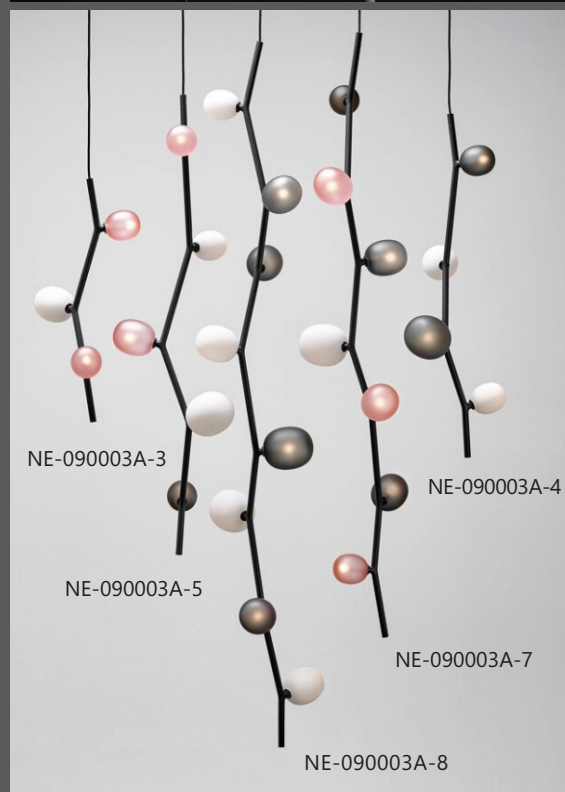

NEVEREND®

NE-090003

Item No: NE-090003A-3/NE-090003B-3

Size: D 340mm L 780mm

Light Source: 3 x G9 LED 3W

Item No: NE-090003A-4/NE-090003B-4

Size: D 340mm L 950mm

Light Source: 4 x G9 LED 3W

Item No: NE-090003A-5/NE-090003B-5

Size: D 340mm L 1400mm

Light Source: 5 x G9 LED 3W

Item No: NE-090003A-6/NE-090003B-6

Size: D 340mm L 1630mm

Light Source: 6 x G9 LED 3W

Item No: NE-090003A-7/NE-090003B-7

Size: D 340mm L 1800mm

Light Source: 7 x G9 LED 3W

Item No: NE-090003A-8/NE-090003B-8

Size: D 340mm L 2000mm

Light Source: 8 x G9 LED 3W

Material: glass, metal

Colour: customizable

Wire: 1000-1500mm

CCT: 2700K/3000K/4000K/6000K

Voltage: 110-230V

IP Rating : 20

NE-090003

005