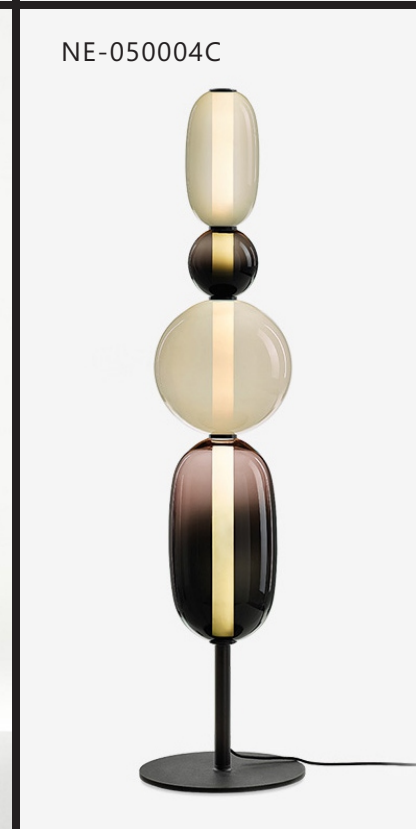

AGILIGHT TRIDONIC  
Light it Up signage

COLOR KINETICS

DALI+

NICHIA

pharos

NEVEREND®

NE-060004, NE-050004

Item No: NE-060004A  
Size: D 220mm H 450mm  
Light Source: LED 15W  
Switch: on/off  
Wire: 1600mm

Item No: NE-060004B  
Size: D 220mm H 450mm  
Light Source: LED 15W  
Switch: on/off  
Wire: 1600mm

Item No: NE-050004A  
Size: D 250mm H 1000mm  
Light Source: LED 18W  
Switch: on/off  
Wire: 1800mm

Item No: NE-050004B  
Size: D 250mm H 1000mm  
Light Source: LED 18W  
Switch: on/off  
Wire: 1800mm

Item No: NE-050004C  
Size: D 250mm H 1000mm  
Light Source: LED 18W  
Switch: on/off  
Wire: 1800mm

Material: glass, acrylic, metal  
Colour: customizable  
CCT: 2700K/3000K/4000K/6000K  
Voltage: 110-230V  
IP Rating: 20