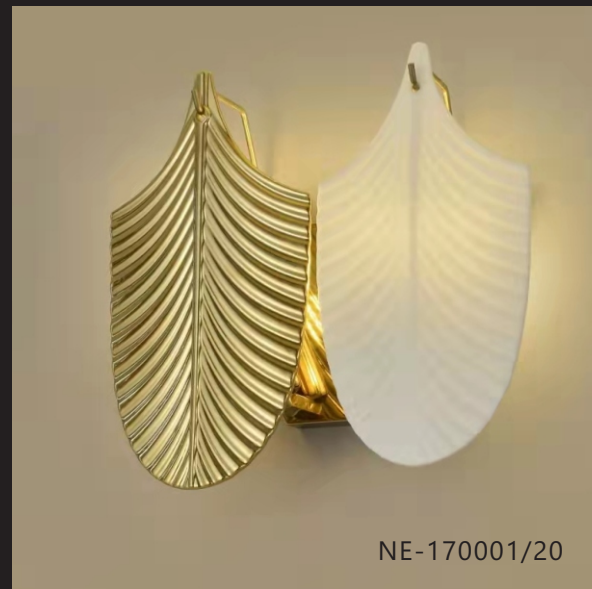

NEVEREND®

NE-170001

Item No: NE-170001/20

Size: L 200mm D 120mm H 200mm

Light Source: 1 x G9 Max. 40W

Item No: NE-170001/30

Size: L 300mm D 120mm H 200mm

Light Source: 2 x G9 Max. 40W

Item No: NE-170001/50

Size: L 500mm D 120mm H 200mm

Light Source: 3 x G9 Max. 40W

Material: ceramics, metal

Colour: customizable

CCT: 2700K/3000K/4000K/6000K

Voltage: 110-230V

IP Rating: 20

NE-170001

010