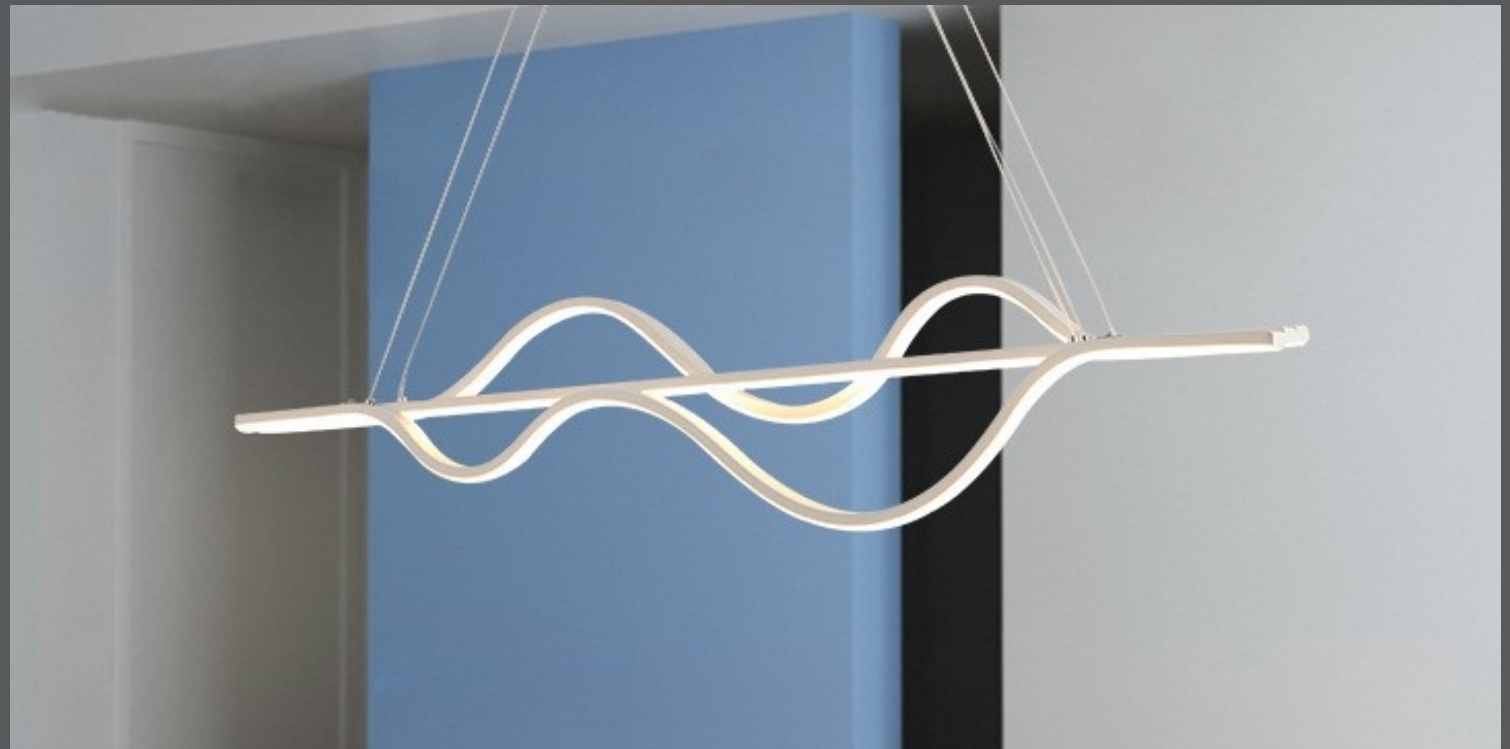

NEVEREND®

NE-090082

Item No: NE-090082

Size: L 1000mm W 90mm H 200mm

Light Source: LED 40W

Item No: NE-090082

Size: L 1200mm W 90mm H 200mm

Light Source: LED 48W

Material: metal, silica gel

Colour: customizable

Wire: 1500mm

CCT: 2700K/3000K/4000K/6000K

Voltage: 110-230V

IP Rating: 20

NE-090082

102