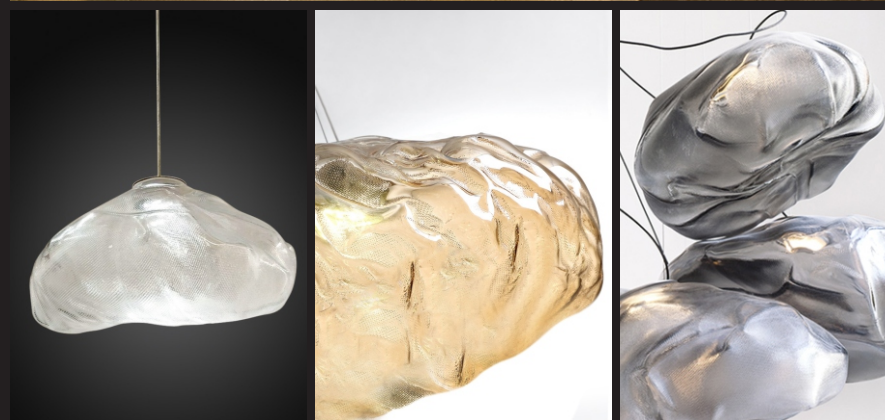

NEVEREND®

NE-090002

Item No: NE-090002/20

Size: D 200mm (Per shade)

Light Source: LED 5W

Item No: NE-090002/30

Size: D 300mm (Per shade)

Light Source: LED 5W

Item No: NE-090002/40

Size: D 400mm (Per shade)

Light Source: LED 5W

Material: glass, metal

Colour: customizable

Wire: 1500mm

CCT: 2700K/3000K/4000K/6000K

Voltage: 110-230V

IP Rating : 20

NE-090002
003