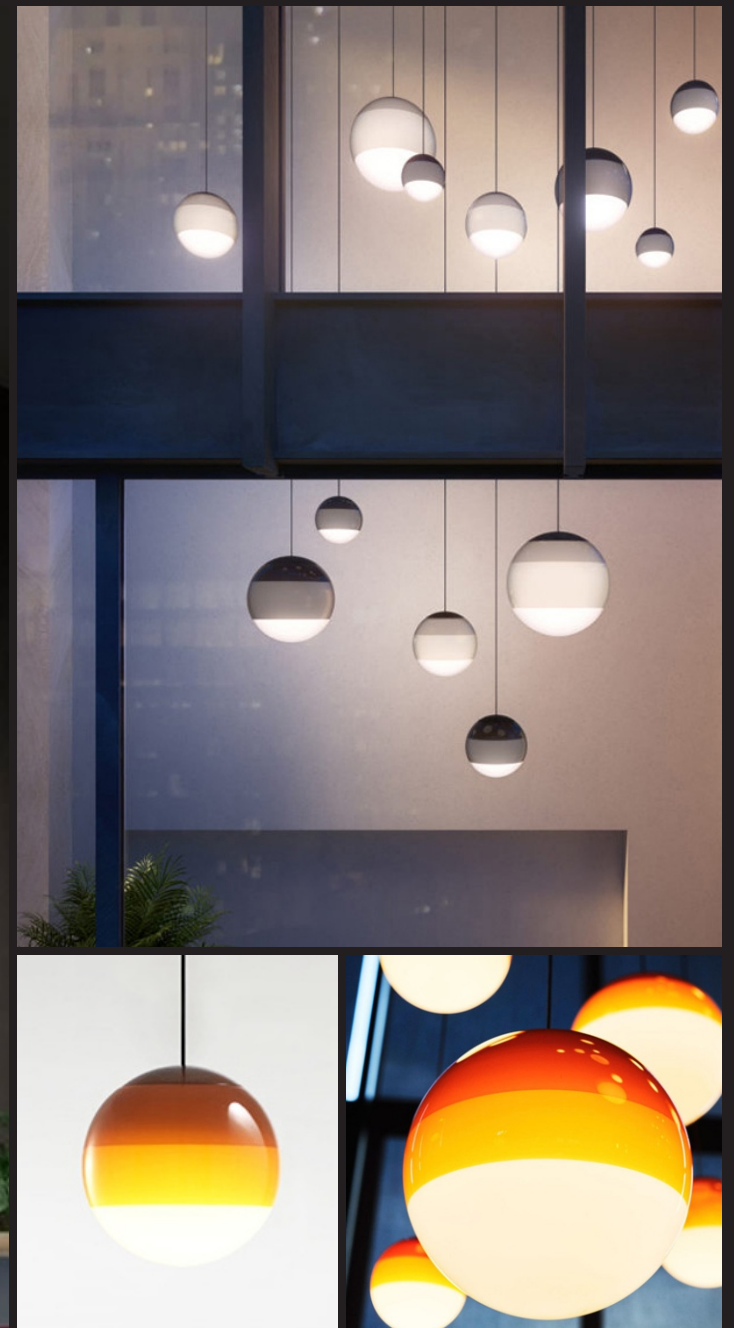

Size: D 300mm H 300mm (Per shade)

Light Source: 1 x E27 Max. 40W

Material: glass, metal

Colour: customizable

Wire: 1500mm

CCT: 2700K/3000K/4000K/6000K

Voltage: 110-230V

IP Rating : 20