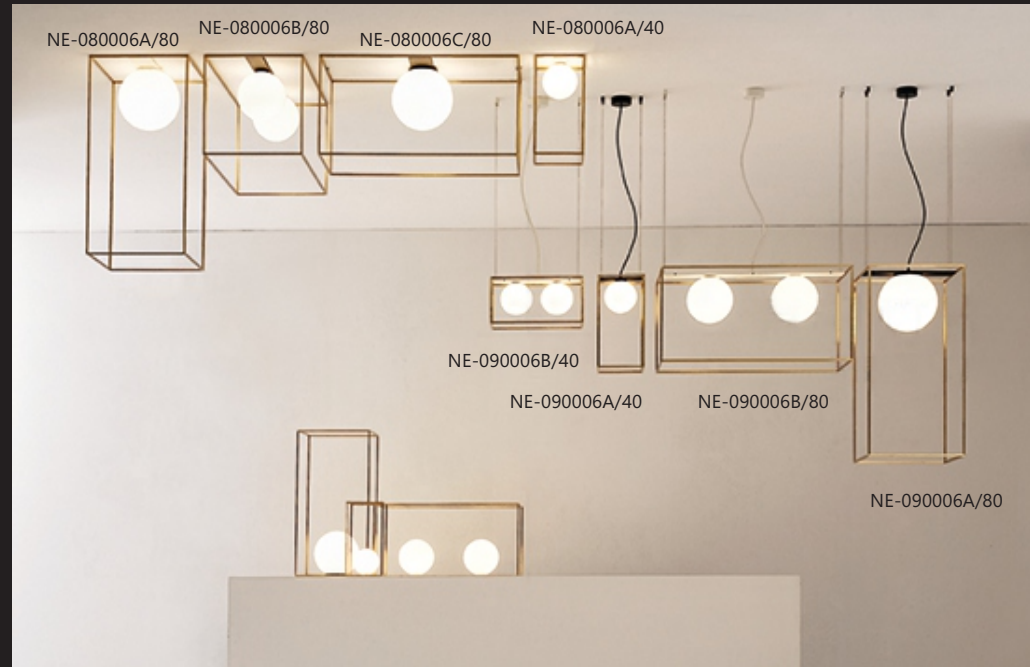

Item No: NE-090006B/40  
Size: L 400mm W 200mm H 200mm  
Light Source: 2 x E27 Max. 60W  
Wire: 1500mm

Item No: NE-090006B/80  
Size: L 800mm W 400mm H 400mm  
Light Source: 2 x E27 Max. 60W  
Wire: 1200mm

Item No: NE-080006A/40  
Size: L 200mm W 200mm H 400mm  
Light Source: 1 x E27 Max. 60W

Item No: NE-080006A/80  
Size: L 400mm W 400mm H 800mm  
Light Source: 1 x E27 Max. 60W

Item No: NE-080006B/40  
Size: L 400mm W 200mm H 200mm  
Light Source: 2 x E27 Max. 60W

Item No: NE-080006B/80  
Size: L 800mm W 400mm H 400mm  
Light Source: 2 x E27 Max. 60W

Item No: NE-080006C/80  
Size: L 800mm W 400 H 400mm  
Light Source: 1 x E27 Max. 60W

Material: glass, metal  
Colour: customizable  
CCT: 2700K/3000K/4000K/6000K  
Voltage: 110-230V  
IP Rating: 20