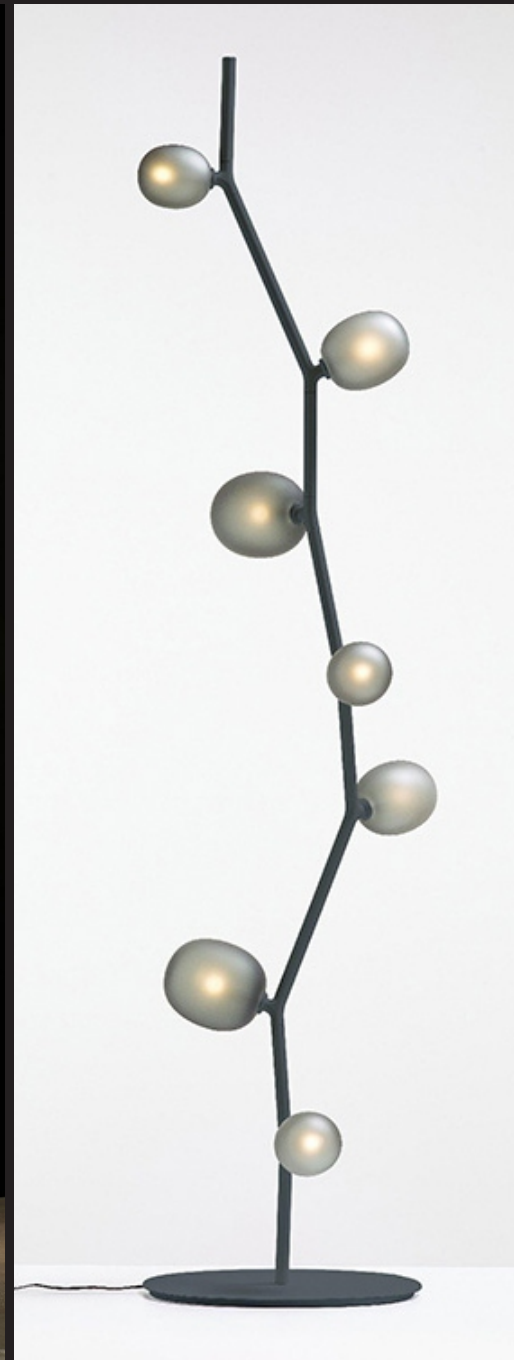

Switch: on/off

Wire: 1800mm

Material: glass, metal

Colour: customizable

CCT: 2700K/3000K/4000K/6000K

Voltage: 110-230V

IP Rating: 20

NE-050003