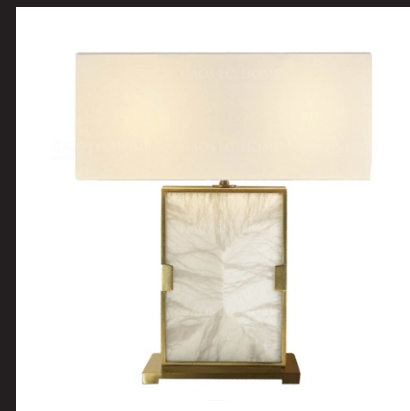

Item No: NE-060173

Size: D 460mm H 560mm
Light Source: 1 x E27 Max. 60W
Material: metal, stone, fabric