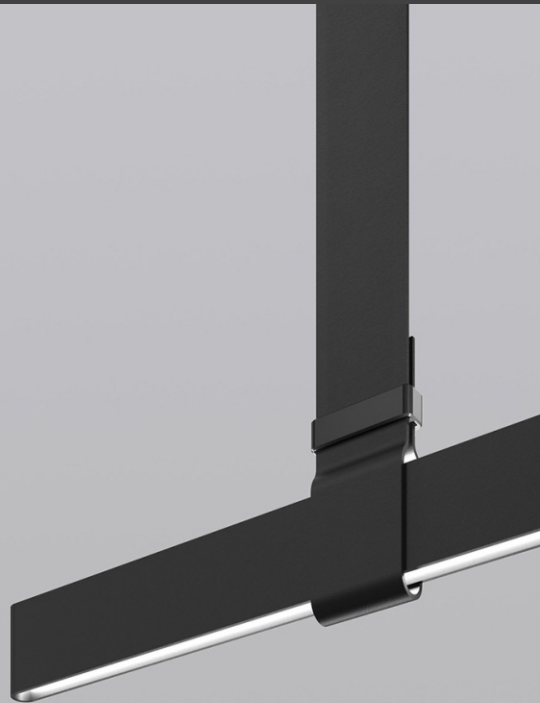

NEVEREND®

NE-090079

Item No: NE-090079

Size: customizable

Light Source: LED 14W/m

Material: leather, metal, silica gel

Colour: customizable

CCT: 2700K/3000K/4000K/6000K

Voltage: 110-230V

IP Rating : 20

NE-090079

099