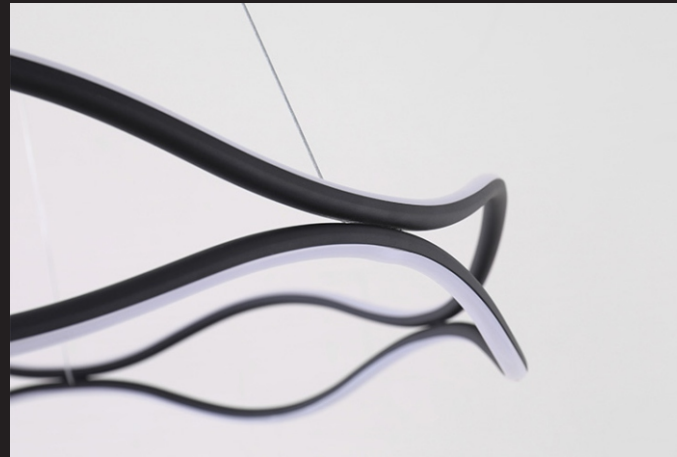

NEVEREND®

NE-090087

Item No: NE-090087/60
Size: D 600mm H 120mm
Light Source: LED 75W

Item No: NE-090087/80
Size: D 800mm H 120mm
Light Source: LED 100W

Item No: NE-090087/100
Size: D 1000mm H 120mm
Light Source: LED 130W

Material: metal, silica gel
Colour: customizable
Wire: 1500mm
CCT: 2700K/3000K/4000K/6000K
Voltage: 110-230V
IP Rating: 20

NE-090087

108