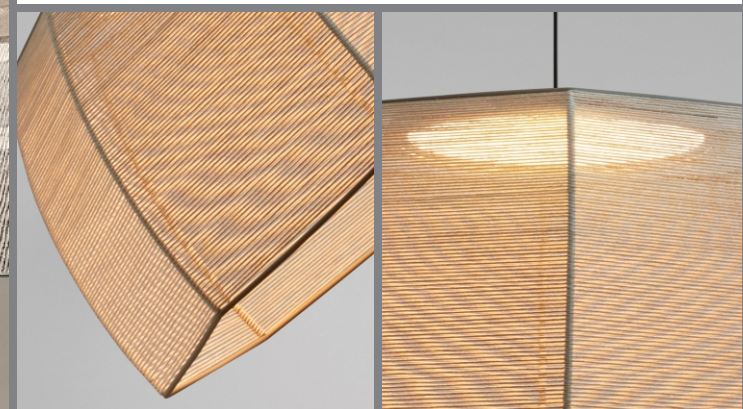

Size: D 550mm H 450mm (Per shade)

Light Source: LED 55W

Material: linen, metal

Colour: customizable

Wire: 1500mm

CCT: 2700K/3000K/4000K/6000K

Voltage: 110-230V

IP Rating: 20