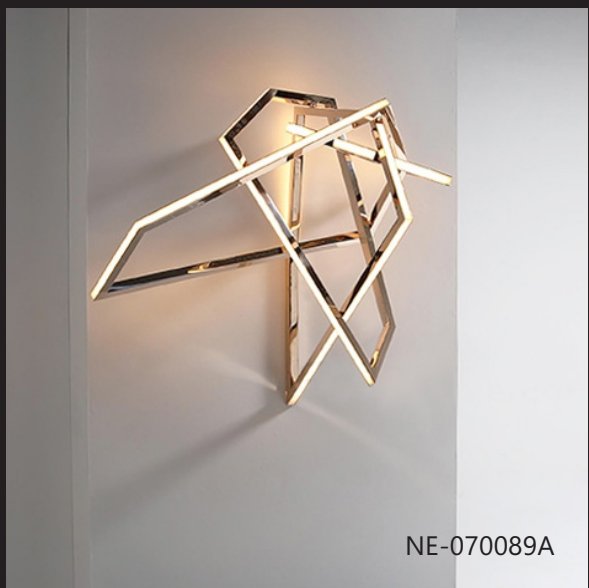

Size: L 650mm W 300mm H 500mm

Light Source: LED 48W

Material: metal, silica gel

Colour: customizable

CCT: 2700K/3000K/4000K/6000K

Voltage: 110-230V

IP Rating: 20

NE-090089, NE-070089