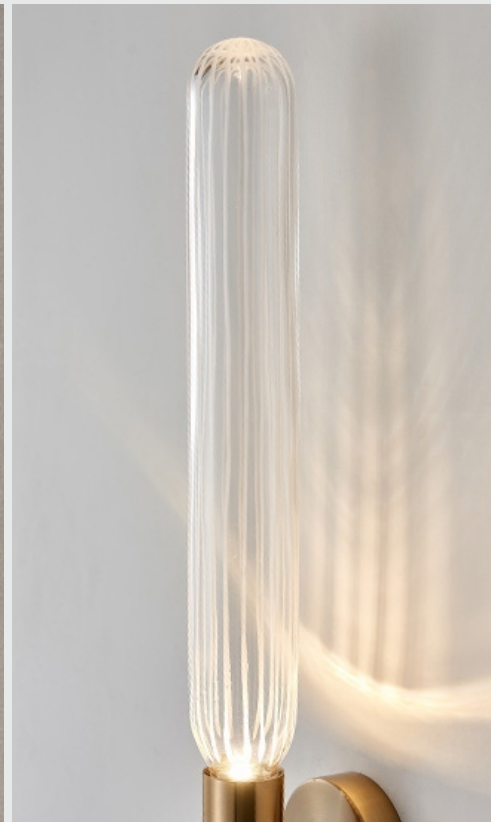

NEVEREND®

NE-070112

Item No: NE-070112

Size: W 150mm D 150mm H 560mm

Light Source: 2 x LED 3W

Material: glass, metal

Colour: customizable

CCT: 2700K/3000K/4000K/6000K

Voltage: 110-230V

IP Rating: 20

NE-070112

135