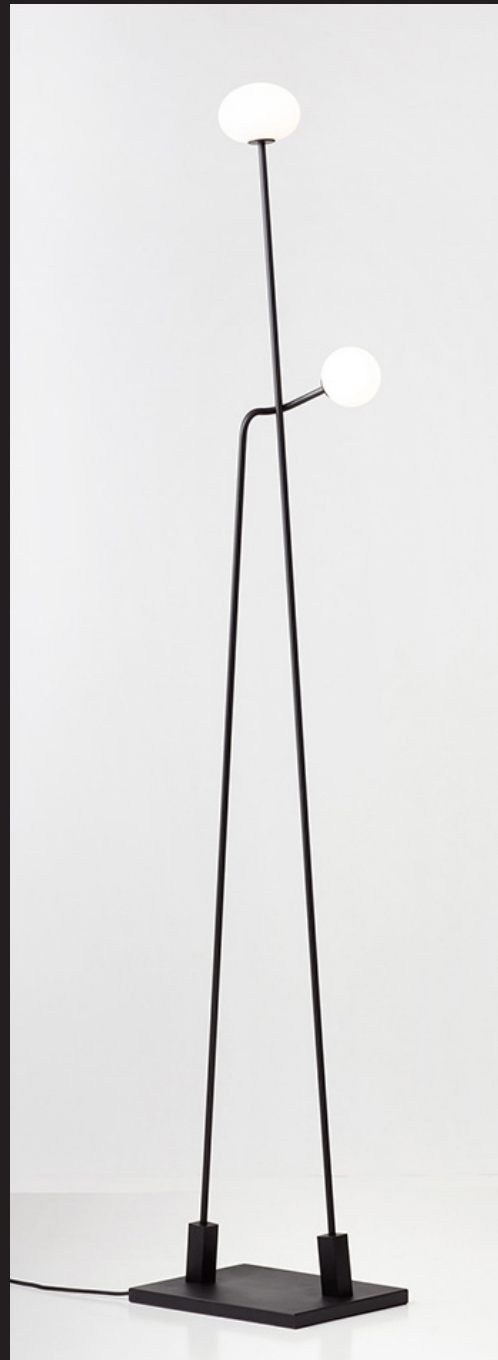

NEVEREND®

NE-050129

Item No: NE-050129

Size: L 380mm W 300mm H 2100mm

Light Source: 2 x G9 Max. 40W

Switch: on/off

Wire: 1800mm

Material: metal, glass

Colour: customizable

CCT: 2700K/3000K/4000K/6000K

Voltage: 110-230V

IP Rating: 20

NE-050129

154