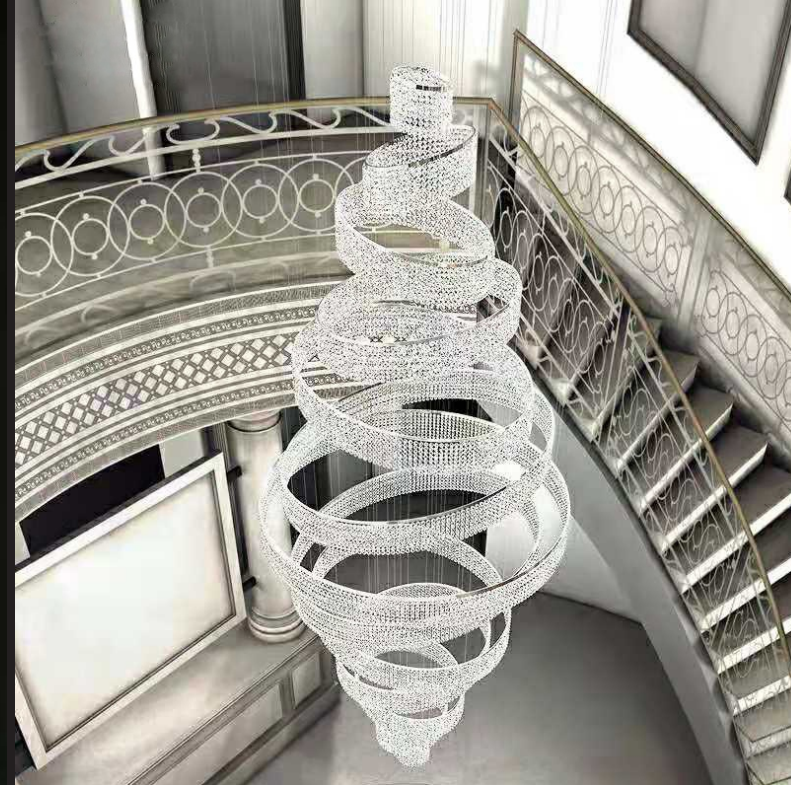

NEVEREND®

NE-090055

Item No: NE-090055/20

Size: D 200mm H 150mm (Per ring)

Item No: NE-090055/35

Size: D 350mm H 150mm (Per ring)

Item No: NE-090055/50

Size: D 500mm H 150mm (Per ring)

Item No: NE-090055/65

Size: D 650mm H 150mm (Per ring)

Item No: NE-090055/80

Size: D 800mm H 150mm (Per ring)

Item No: NE-090055/1000

Size: D 1000mm H 150mm (Per ring)

Material: crystal, metal

Colour: customizable

Light Source: GU10 spot light

Wire: 3000mm

CCT: 2700K/3000K/4000K/6000K

Voltage: 110-230V

IP Rating: 20

NE-090055

075