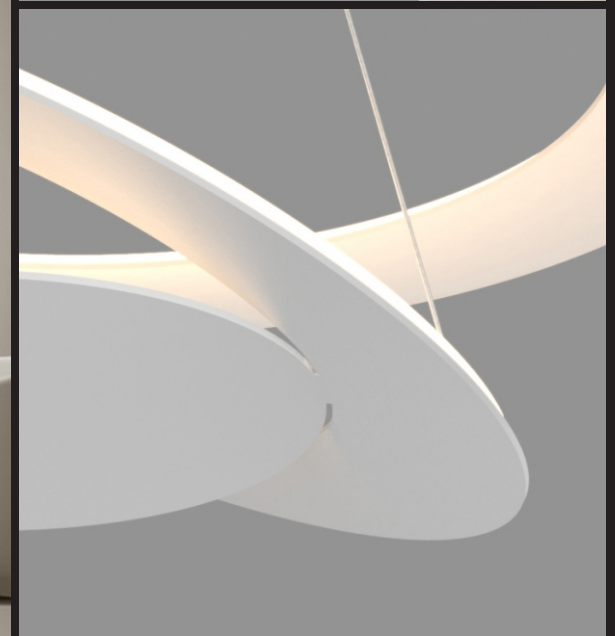

NEVEREND®

NE-090071

Item No: NE-090071

Size: D 800mm H 350mm

Light Source: LED 56W

Wire: 1500mm

Material: metal

Colour: customizable

CCT: 2700K/3000K/4000K/6000K

Voltage: 110-230V

IP Rating: 20

NE-090071

091