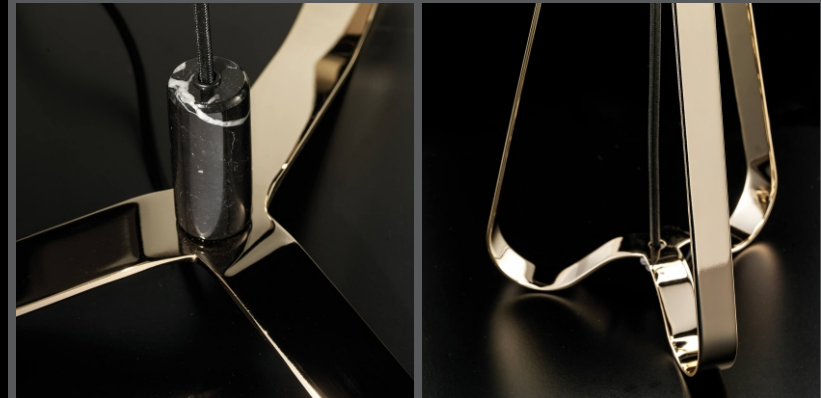

NEVEREND®

NE-060123, NE-050123

Item No: NE-060123

Size: D 280mm H 470mm

Light Source: 1 x E27 Max. 60W

Switch: on/off

Wire: 1600mm

Item No: NE-050123

Size: D 700mm H 1750mm

Light Source: 1 x E27 Max. 60W

Switch: on/off

Wire: 1800mm

Material: metal, fabric

Colour: customizable

CCT: 2700K/3000K/4000K/6000K

Voltage: 110-230V

IP Rating: 20

NE-050123

NE-060123

NE-060123, NE-050123

148