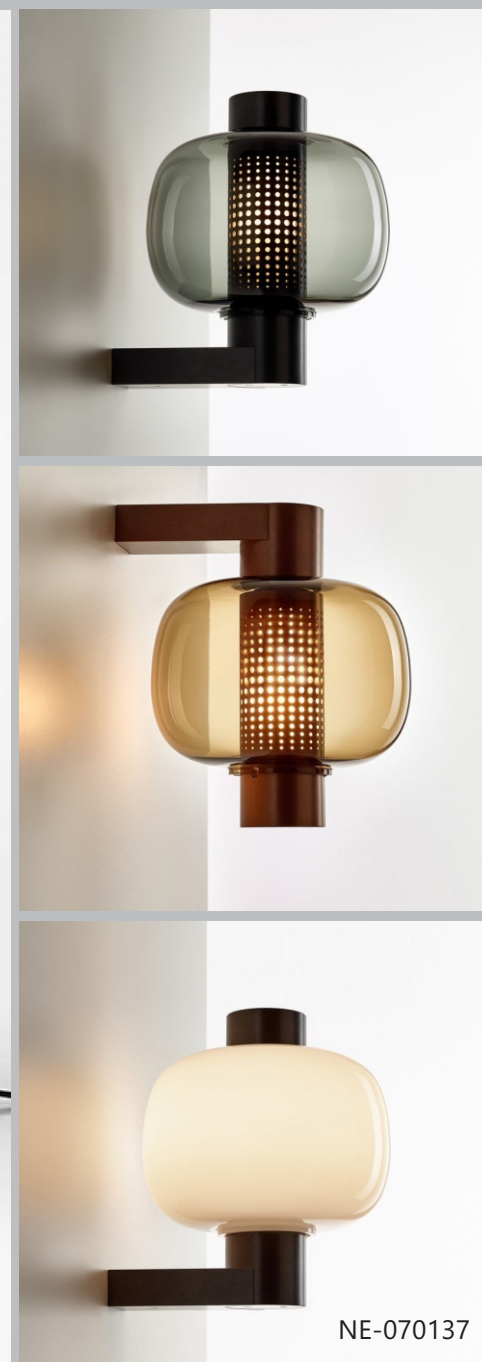

NE-050137

NE-070137

NE-070137, NE-060137, NE-050137

162