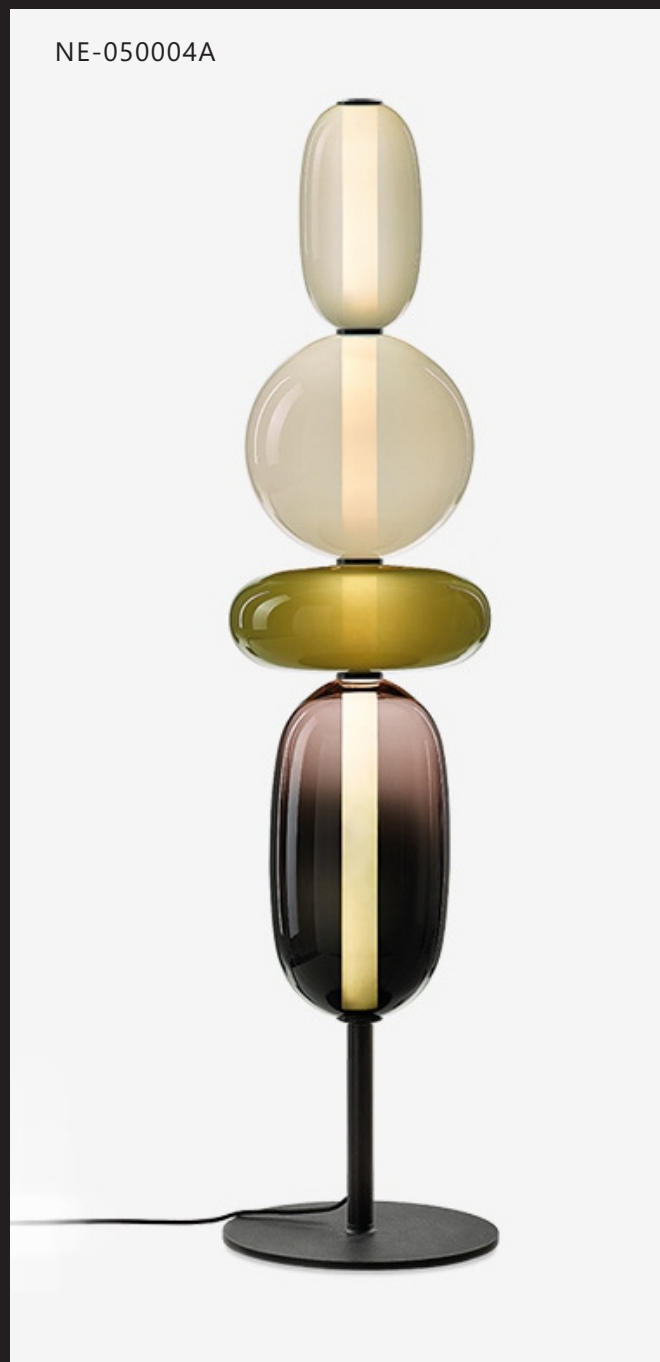

AGILIGHT TRIDONIC  
Light it Up signage

COLOR KINETICS

DALI+

NICHIA

pharos

NEVEREND®

NE-060004, NE-050004

Item No: NE-060004A  
Size: D 220mm H 450mm  
Light Source: LED 15W  
Switch: on/off  
Wire: 1600mm

Item No: NE-060004B  
Size: D 220mm H 450mm  
Light Source: LED 15W  
Switch: on/off  
Wire: 1600mm

Item No: NE-050004A  
Size: D 250mm H 1000mm  
Light Source: LED 18W  
Switch: on/off  
Wire: 1800mm

Item No: NE-050004B  
Size: D 250mm H 1000mm  
Light Source: LED 18W  
Switch: on/off  
Wire: 1800mm

Item No: NE-050004C  
Size: D 250mm H 1000mm  
Light Source: LED 18W  
Switch: on/off  
Wire: 1800mm

Material: glass, acrylic, metal  
Colour: customizable  
CCT: 2700K/3000K/4000K/6000K  
Voltage: 110-230V  
IP Rating: 20