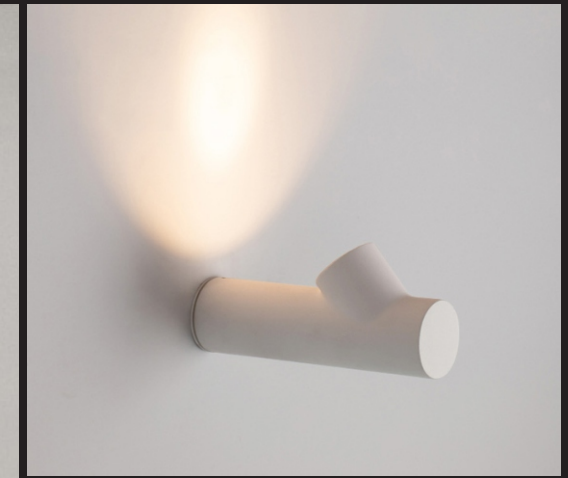

NEVEREND®

NE-070116

Item No: NE-070116

Size: W 65mm D 230mm H 100mm

Light Source: LED 7 W

Material: metal

Colour: customizable

CCT: 2700K/3000K/4000K/6000K

Voltage: 110-230V

IP Rating: 65

NE-070116

139