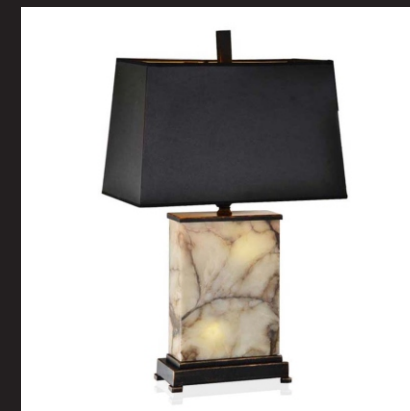

Item No: NE-060174

Size: D 380mm H 660mm
Light Source: 1 x E27 Max. 60W
Material: metal, stone, fabric

Switch: on/off
Wire: 1600mm
Colour: customizable

CCT: 2700K/3000K/4000K/6000K
Voltage: 110-230V
IP Rating: 20