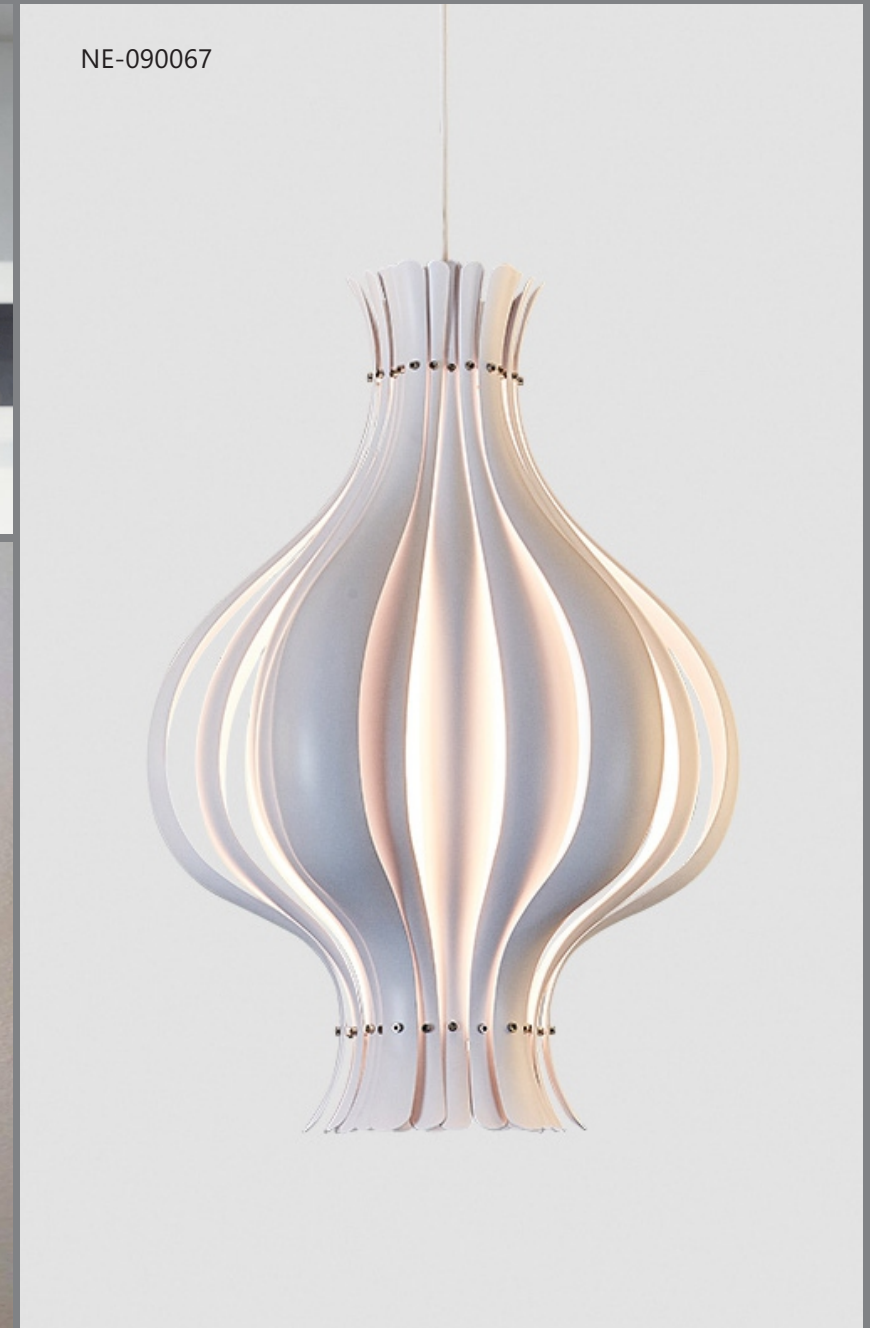

NE-090067

NE-090067, NE-060067

087