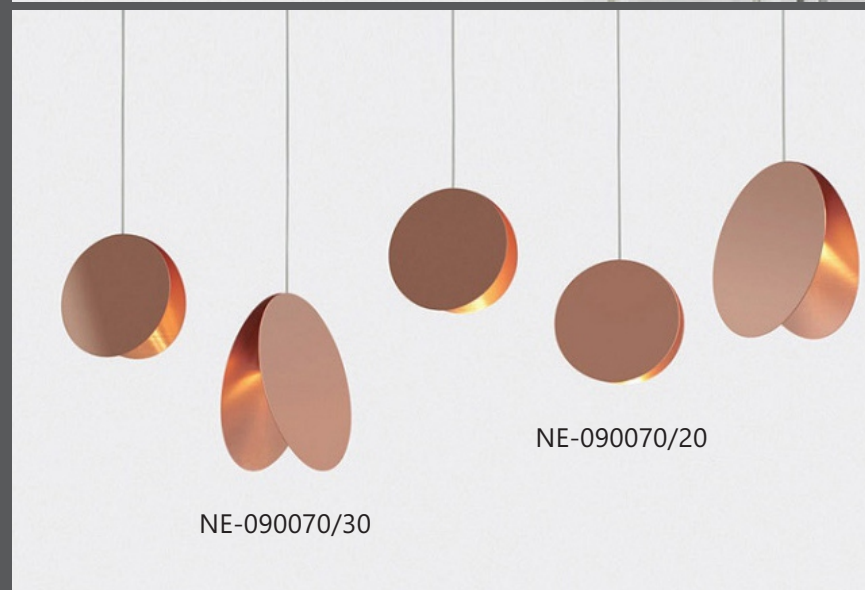

NEVEREND®

NE-090070, NE-070070

Item No: NE-090070/20 (Per shade)

Size: D 200mm

Light Source: LED 5W

Wire: 1500mm

Item No: NE-090070/30 (Per shade)

Size: D 300mm

Light Source: LED 5W

Wire: 1500mm

Item No: NE-070070/20 (Per shade)

Size: D 200mm

Light Source: LED 5W

Item No: NE-070070/30 (Per shade)

Size: D 300mm

Light Source: LED 5W

Material: metal

Colour: customizable

CCT: 2700K/3000K/4000K/6000K

Voltage: 110-230V

IP Rating : 20

NE-090070, NE-070070

090