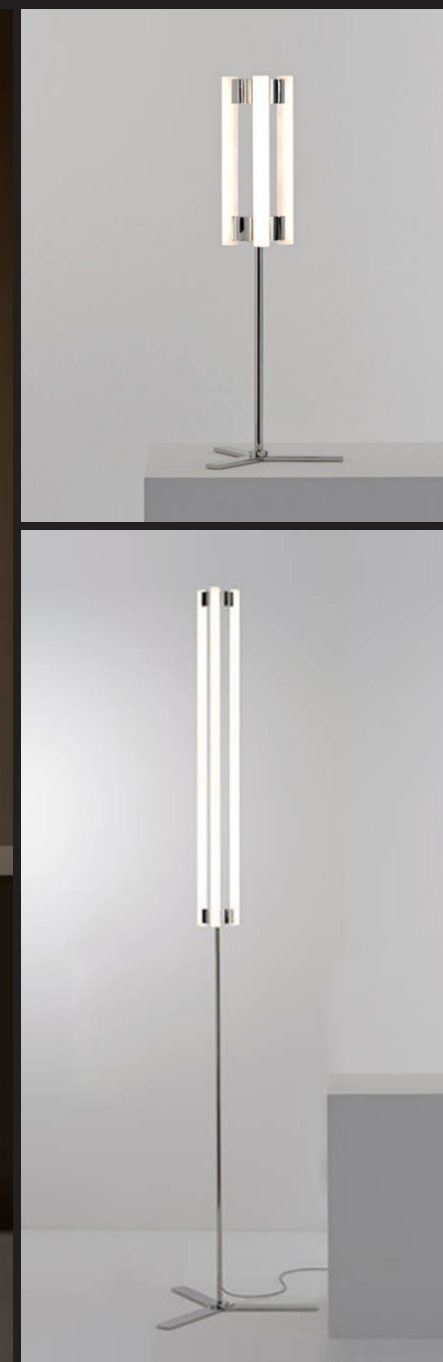

NEVEREND®

NE-060125, NE-050125

Item No: NE-060125
Size: D 280mm H 620mm
Light Source: LED 9W
Switch: on/off
Wire: 1600mm

Item No: NE-050125/95
Size: D 320mm H 950mm
Light Source: LED 15W
Switch: on/off
Wire: 1800mm

Item No: NE-050125/165
Size: D 380mm H 1650mm
Light Source: LED 30W
Switch: on/off
Wire: 1800mm

Material: metal, acrylic
Colour: customizable
CCT: 2700K/3000K/4000K/6000K
Voltage: 110-230V
IP Rating: 20

NE-060125, NE-050125

150