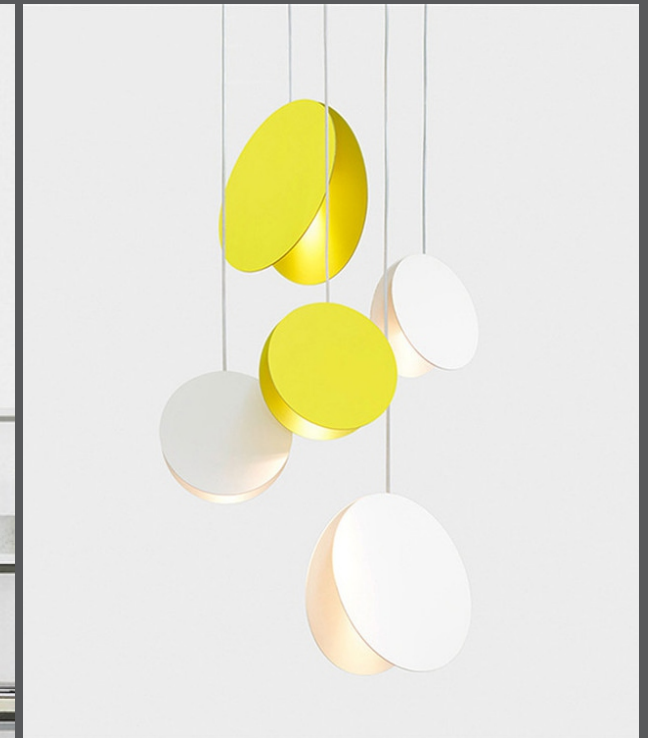

NEVEREND®

NE-090070, NE-070070

Item No: NE-090070/20 (Per shade)

Size: D 200mm

Light Source: LED 5W

Wire: 1500mm

Item No: NE-090070/30 (Per shade)

Size: D 300mm

Light Source: LED 5W

Wire: 1500mm

Item No: NE-070070/20 (Per shade)

Size: D 200mm

Light Source: LED 5W

Item No: NE-070070/30 (Per shade)

Size: D 300mm

Light Source: LED 5W

Material: metal

Colour: customizable

CCT: 2700K/3000K/4000K/6000K

Voltage: 110-230V

IP Rating : 20

NE-090070, NE-070070

090