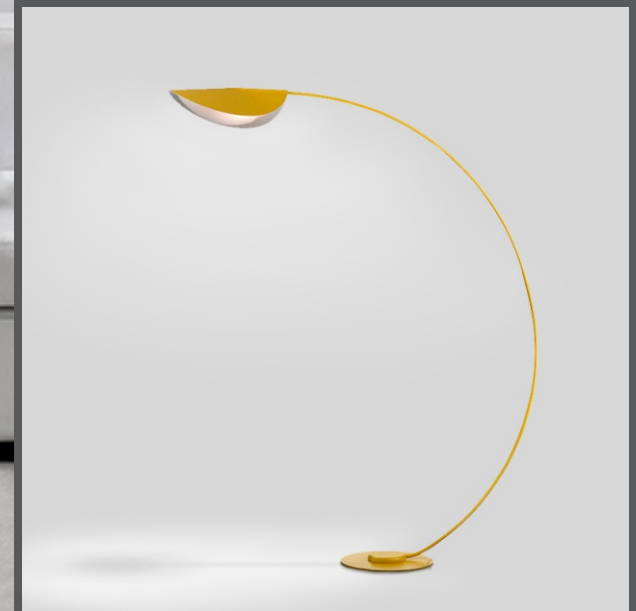

NEVEREND®

NE-050132

Item No: NE-050132

Size: L 1650mm W 380mm H 1950mm

Light Source: LED 20W

Switch: on/off

Wire: 1800mm

Material: metal, acrylic

Colour: customizable

CCT: 2700K/3000K/4000K/6000K

Voltage: 110-230V

IP Rating: 20

NE-050132

157