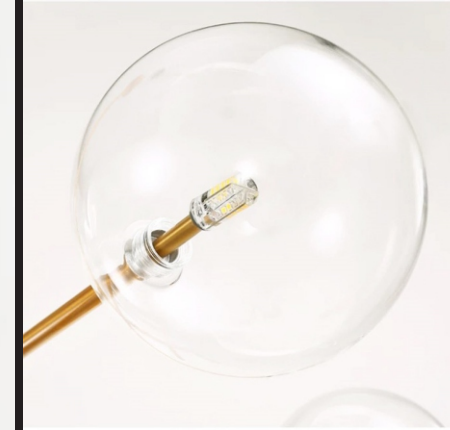

NEVEREND®

NE-090026

Item No: NE-090026B-6

Size: D 800mm H 600mm

Light Source: 6 x G4 LED 3W

Material: glass, metal

Colour: customizable

CCT: 2700K/3000K/4000K/6000K

Voltage: 110-230V

IP Rating : 20

NE-090026

036