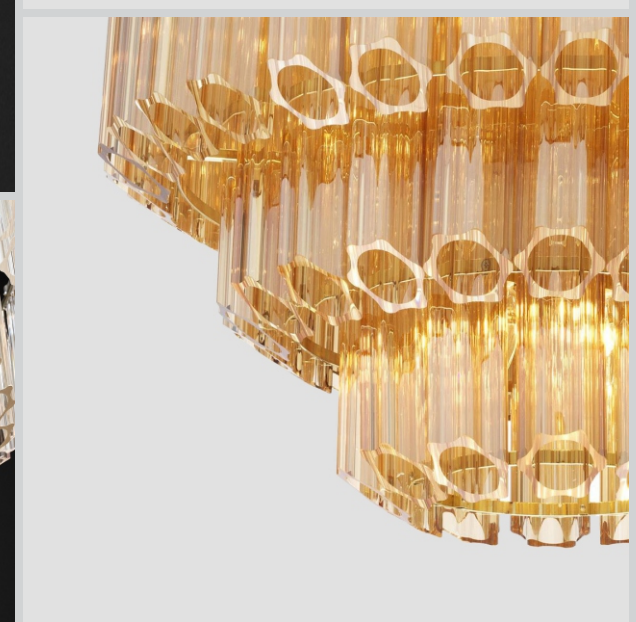

Size: D 660mm H 670mm

Light Source: 12 x E14 Max. 40W

Wire: 1000mm

Material: glass, metal

Colour: customizable

CCT: 2700K/3000K/4000K/6000K

Voltage: 110-230V

IP Rating : 20