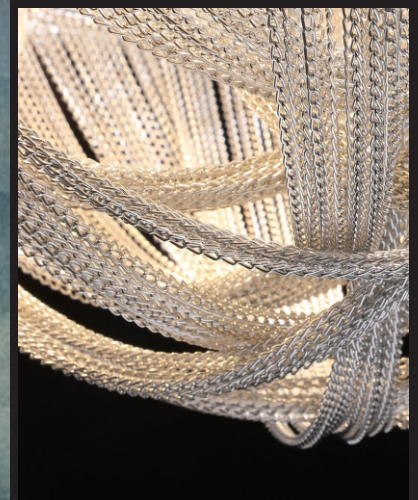

NEVEREND®

NE-090009

Item No: NE-090009/60

Size: D 600mm H 850mm

Light Source: 8 x E14 Max. 40W

Item No: NE-090009/100

Size: D 1000mm H 950mm

Light Source: 12 x E14 Max. 40W

Material: metal

Colour: customizable

Wire: 500mm

CCT: 2700K/3000K/4000K/6000K

Voltage: 110-230V

IP Rating: 20

NE-090009

018