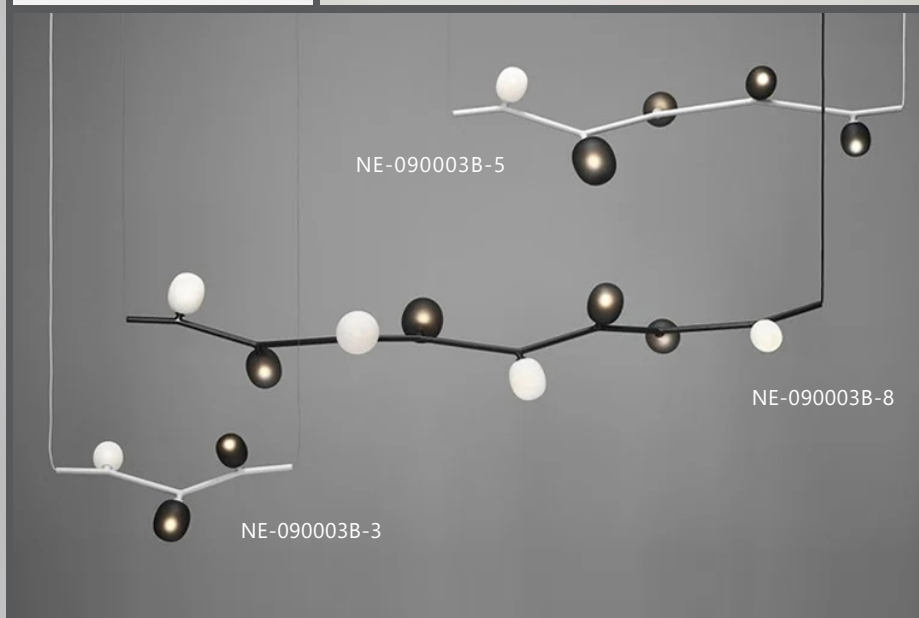

NEVEREND®

NE-090003

Item No: NE-090003A-3/NE-090003B-3

Size: D 340mm L 780mm

Light Source: 3 x G9 LED 3W

Item No: NE-090003A-4/NE-090003B-4

Size: D 340mm L 950mm

Light Source: 4 x G9 LED 3W

Item No: NE-090003A-5/NE-090003B-5

Size: D 340mm L 1400mm

Light Source: 5 x G9 LED 3W

Item No: NE-090003A-6/NE-090003B-6

Size: D 340mm L 1630mm

Light Source: 6 x G9 LED 3W

Item No: NE-090003A-7/NE-090003B-7

Size: D 340mm L 1800mm

Light Source: 7 x G9 LED 3W

Item No: NE-090003A-8/NE-090003B-8

Size: D 340mm L 2000mm

Light Source: 8 x G9 LED 3W

Material: glass, metal

Colour: customizable

Wire: 1000-1500mm

CCT: 2700K/3000K/4000K/6000K

Voltage: 110-230V

IP Rating : 20

NE-090003

005