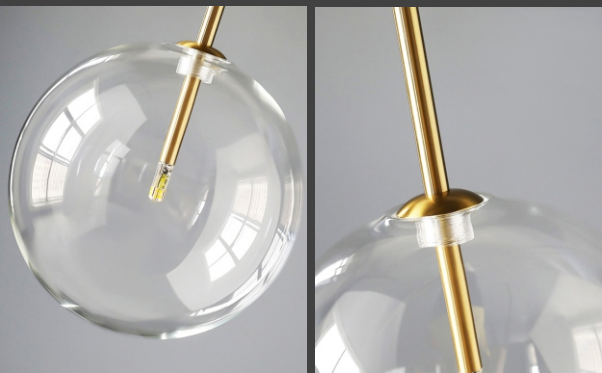

NE-090026

035

NEVEREND<sup>®</sup>

NE-090026

Item No: NE-090026B-6

Size: D 800mm H 600mm

Light Source: 6 x G4 LED 3W

Material: glass, metal