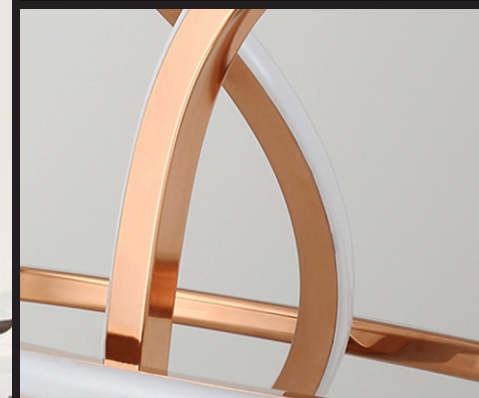

NEVEREND®

NE-090083

Item No: NE-090083A
Size: D 600mm H 300mm
Light Source: LED 50W

Item No: NE-090083A
Size: D 800mm H 300mm
Light Source: LED 70W

Item No: NE-090083A
Size: D 1000mm H 300mm
Light Source: LED 90W

Item No: NE-090083B
Size: L 800mm W 270mm H 300mm
Light Source: LED 22W

Item No: NE-090083B
Size: L 1000mm W 270mm H 300mm
Light Source: LED 28W

Item No: NE-090083B
Size: L 1200mm W 270mm H 300mm
Light Source: LED 33W

Item No: NE-090083B
Size: L 1500mm W 270mm H 300mm
Light Source: LED 42W

Material: metal, silica gel
Colour: customizable
Wire: 1500mm
CCT: 2700K/3000K/4000K/6000K
Voltage: 110-230V
IP Rating: 20

NE-090083

103