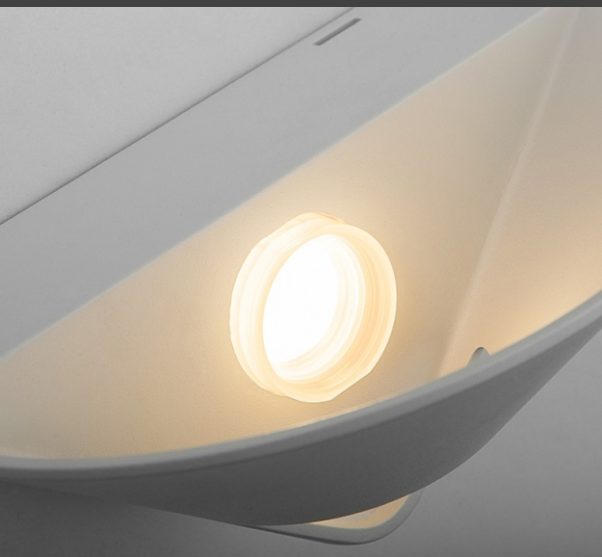

NEVEREND®

NE-070117

Item No: NE-070117

Size: W 180mm D 134mm H 72mm

Light Source: LED 5 W

Material: metal, acrylic

Colour: customizable

CCT: 2700K/3000K/4000K/6000K

Voltage: 110-230V

IP Rating: 20

NE-070117

140