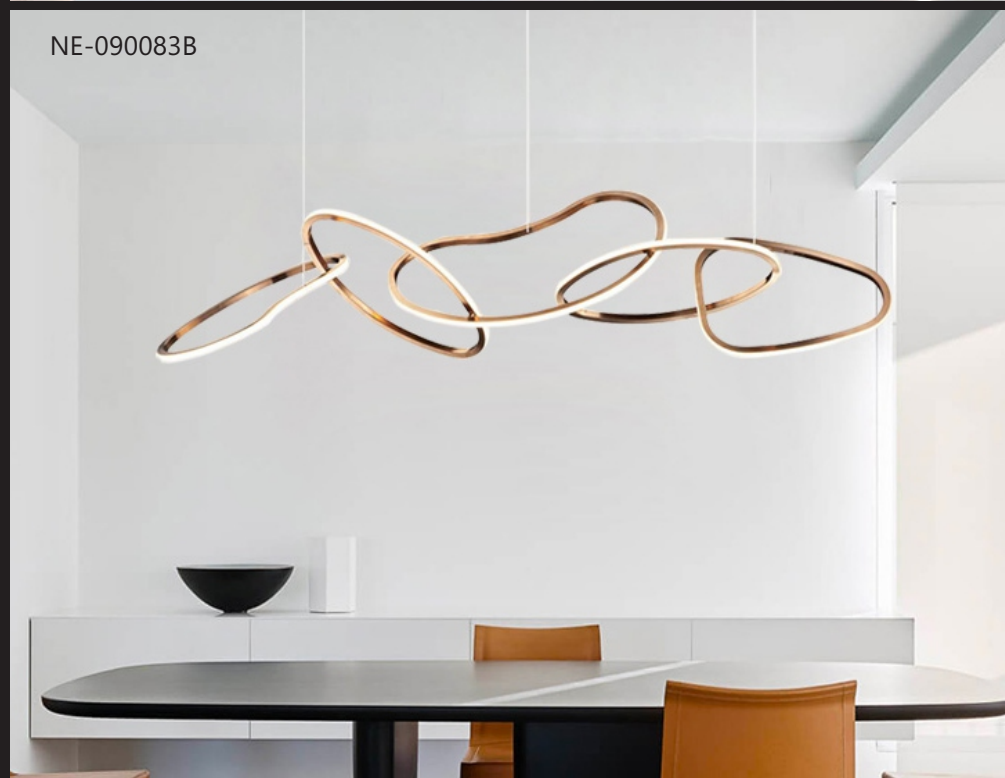

NEVEREND®

NE-090083

Item No: NE-090083A
Size: D 600mm H 300mm
Light Source: LED 50W

Item No: NE-090083A
Size: D 800mm H 300mm
Light Source: LED 70W

Item No: NE-090083A
Size: D 1000mm H 300mm
Light Source: LED 90W

Item No: NE-090083B
Size: L 800mm W 270mm H 300mm
Light Source: LED 22W

Item No: NE-090083B
Size: L 1000mm W 270mm H 300mm
Light Source: LED 28W

Item No: NE-090083B
Size: L 1200mm W 270mm H 300mm
Light Source: LED 33W

Item No: NE-090083B
Size: L 1500mm W 270mm H 300mm
Light Source: LED 42W

Material: metal, silica gel
Colour: customizable
Wire: 1500mm
CCT: 2700K/3000K/4000K/6000K
Voltage: 110-230V
IP Rating: 20

NE-090083

103