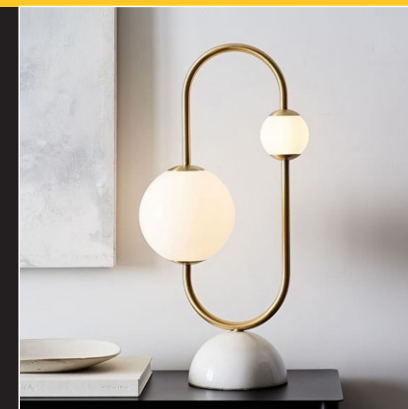

Item No: NE-060214

Size: D 280mm H 500mm
Light Source: 2 x G9 Max. 40W
Material: metal, stone, glass