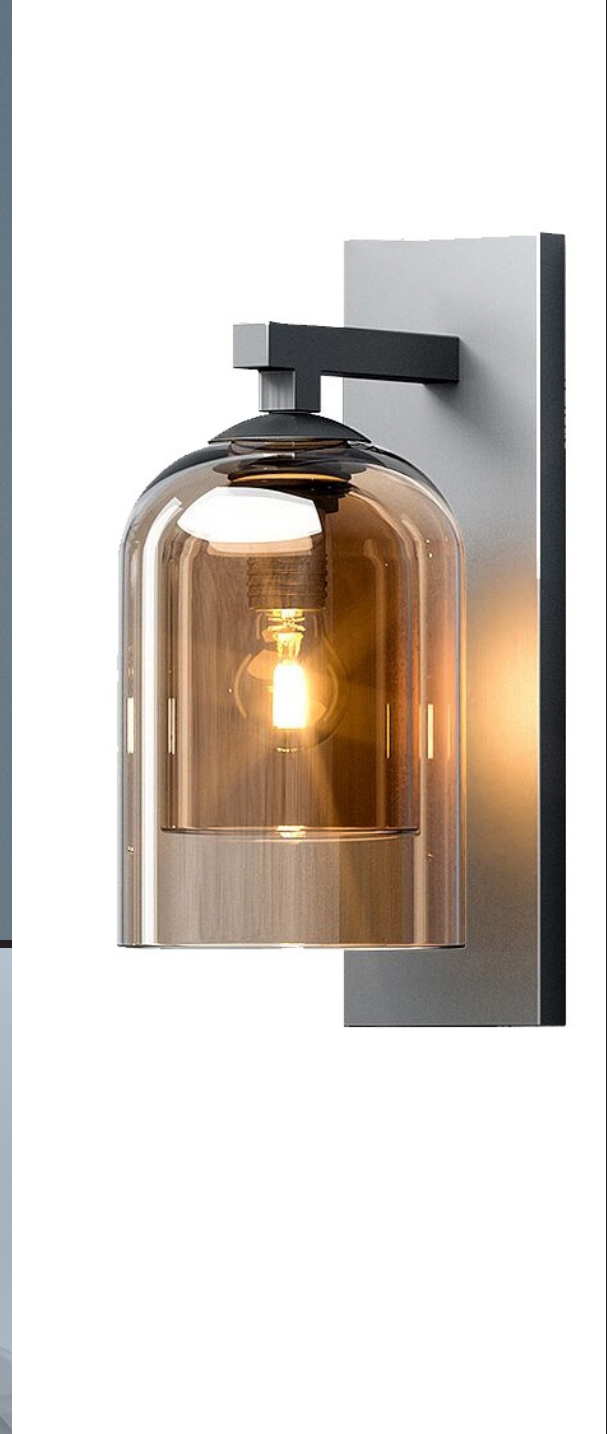

NEVEREND®

NE-070110

Item No: NE-070110

Size: W 150mm D 190mm H 340mm

Light Source: 1 x E27 Max. 40W

Material: metal, glass

Colour: customizable

CCT: 2700K/3000K/4000K/6000K

Voltage: 110-230V

IP Rating: 20

NE-070110

133