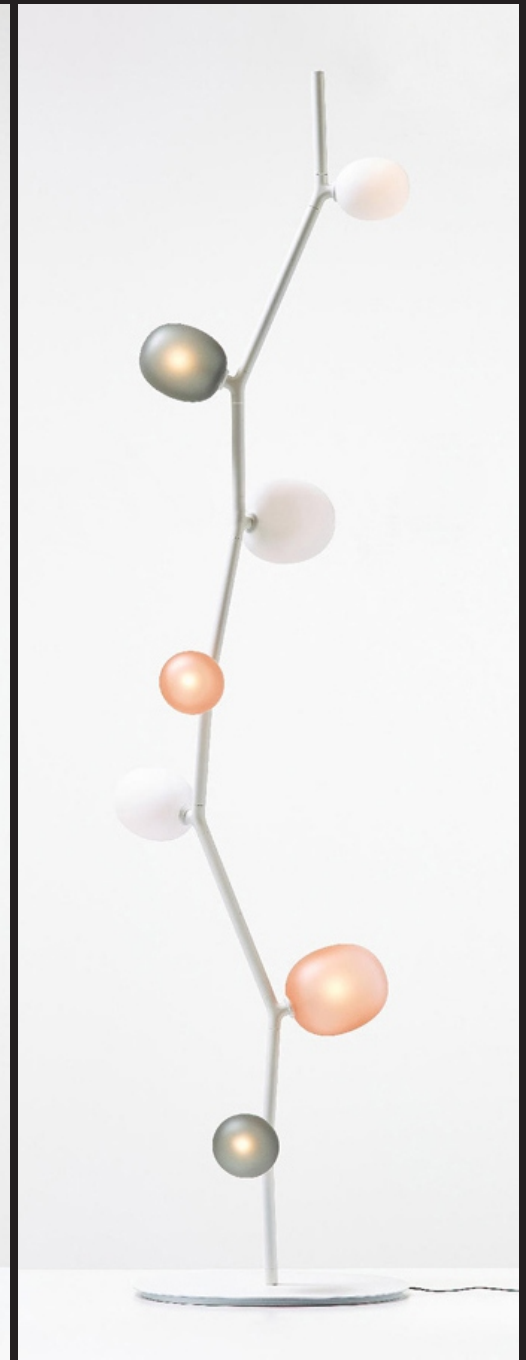

Switch: on/off

Wire: 1800mm

Material: glass, metal

Colour: customizable

CCT: 2700K/3000K/4000K/6000K

Voltage: 110-230V

IP Rating: 20

NE-050003