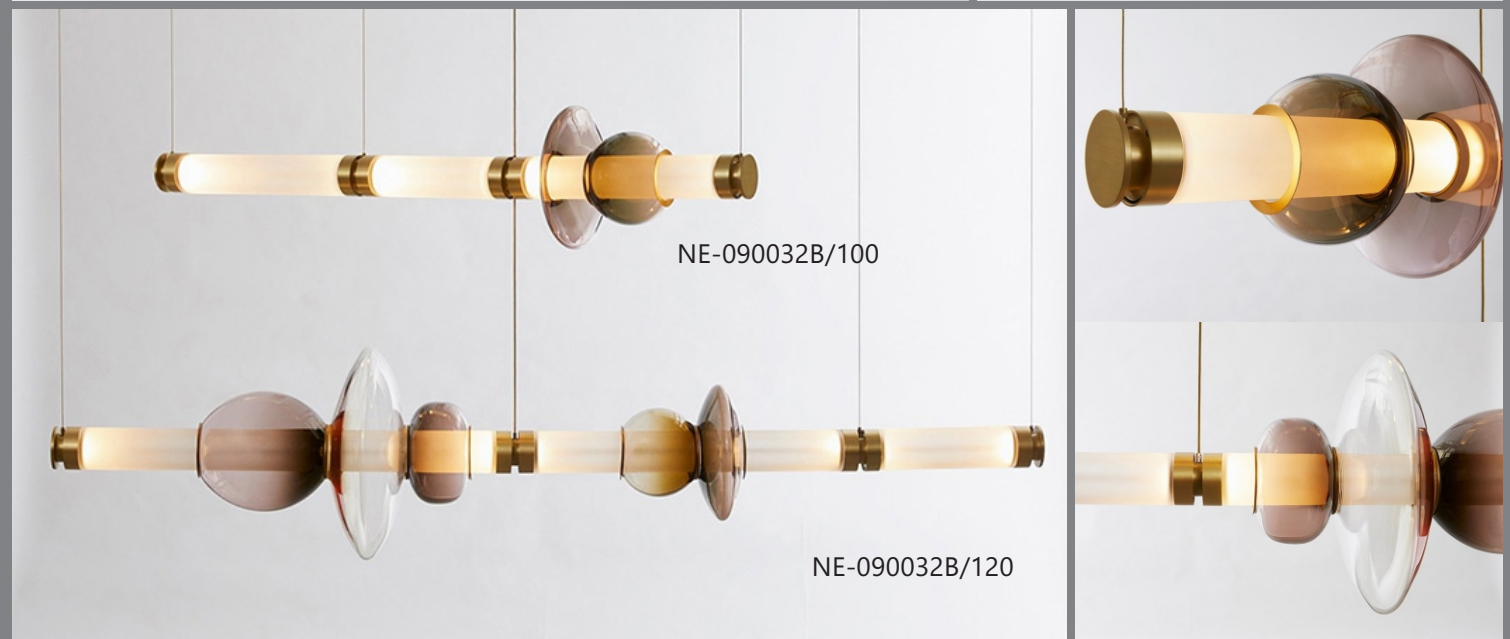

NEVEREND®

NE-090032

Item No: NE-090032A/50

Size: L 500mm D 55mm (Per shade)

Light Source: LED 20W

Item No: NE-090032A/100

Size: L 1000mm D 55mm (Per shade)

Light Source: LED 20W

Item No: NE-090032A/120

Size: L 1200mm D 55mm (Per shade)

Light Source: LED 30W

Item No: NE-090032B/100

Size: L 1000mm D 180mm (Per shade)

Light Source: LED 30W

Item No: NE-090032B/120

Size: L 1200mm D 260mm (Per shade)

Light Source: LED 30W

Material: glass, metal

Colour: customizable

Wire: 1500mm

CCT: 2700K/3000K/4000K/6000K

Voltage: 110-230V

IP Rating : 20

NE-090032

042