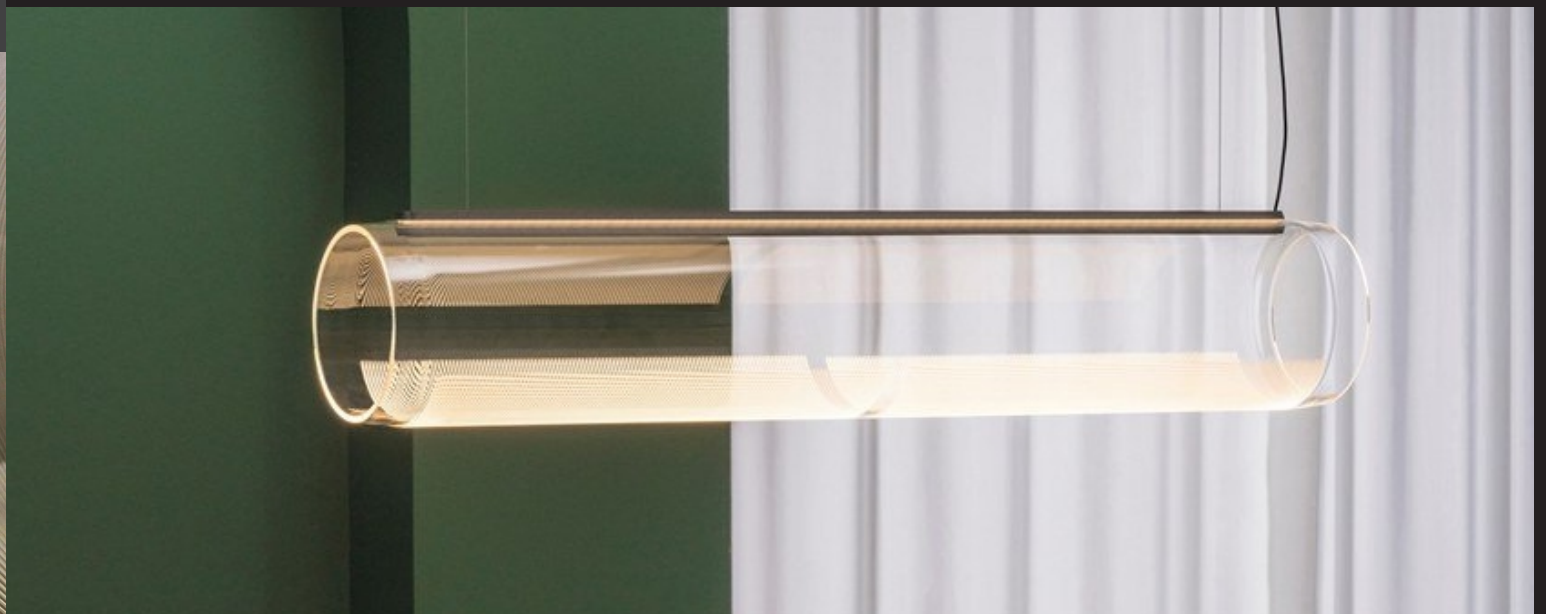

NEVEREND®

NE-090033

Item No: NE-090033

Size: L 890mm D 160mm (Per shade)

Light Source: LED 30W

Wire: 1500mm

Material: glass, metal

Colour: customizable

CCT: 2700K/3000K/4000K/6000K

Voltage: 110-230V

IP Rating : 20

NE-090033

043