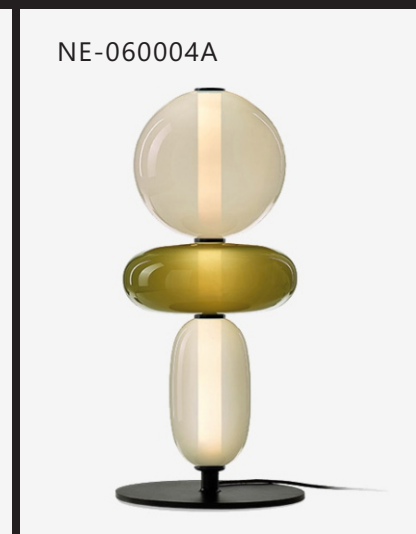

NEVEREND®

NE-060004, NE-050004

Item No: NE-060004A
Size: D 220mm H 450mm
Light Source: LED 15W
Switch: on/off
Wire: 1600mm

Item No: NE-060004B
Size: D 220mm H 450mm
Light Source: LED 15W
Switch: on/off
Wire: 1600mm

Item No: NE-050004A
Size: D 250mm H 1000mm
Light Source: LED 18W
Switch: on/off
Wire: 1800mm

Item No: NE-050004B
Size: D 250mm H 1000mm
Light Source: LED 18W
Switch: on/off
Wire: 1800mm

Item No: NE-050004C
Size: D 250mm H 1000mm
Light Source: LED 18W
Switch: on/off
Wire: 1800mm

Material: glass, acrylic, metal
Colour: customizable
CCT: 2700K/3000K/4000K/6000K
Voltage: 110-230V
IP Rating: 20

NE-060004, NE-050004

008