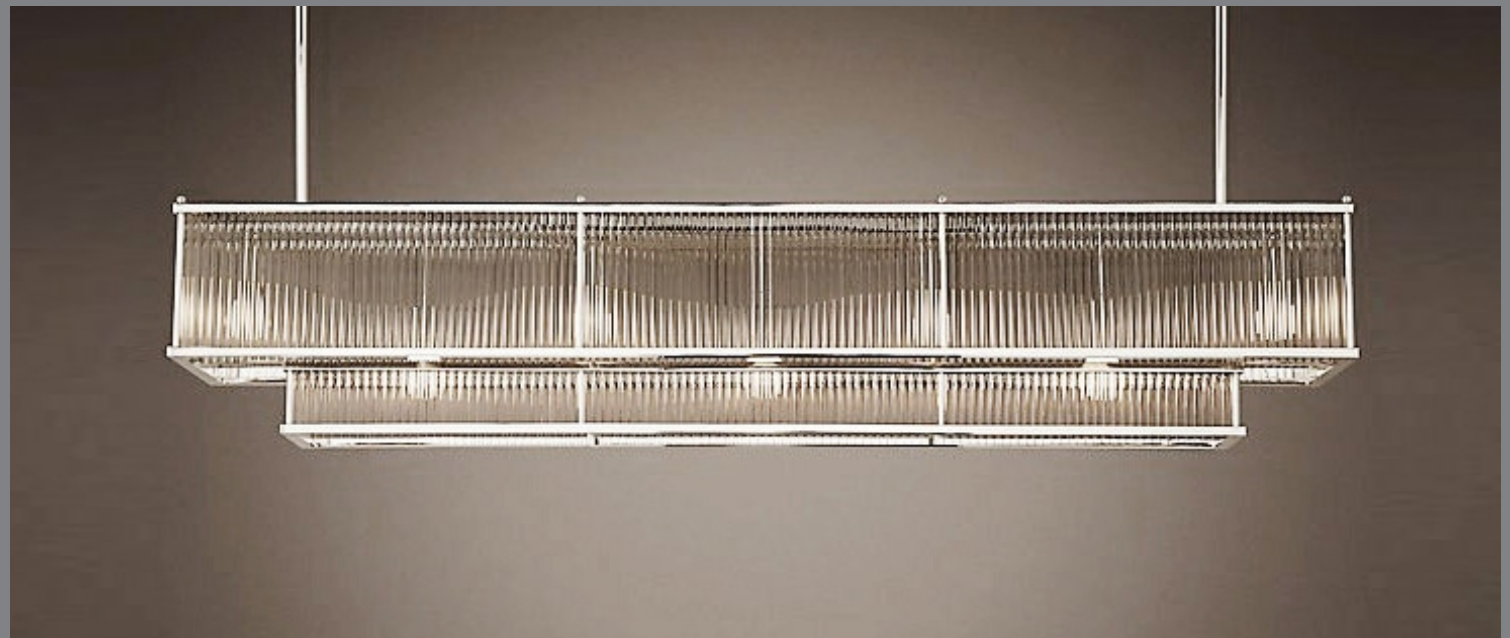

Size: L 1830mm W 390mm H 450mm

Light Source: 9 x E14 Max. 40W

Material: glass, metal

Colour: customizable

Pole: customizable size

CCT: 2700K/3000K/4000K/6000K

Voltage: 110-230V

IP Rating : 20