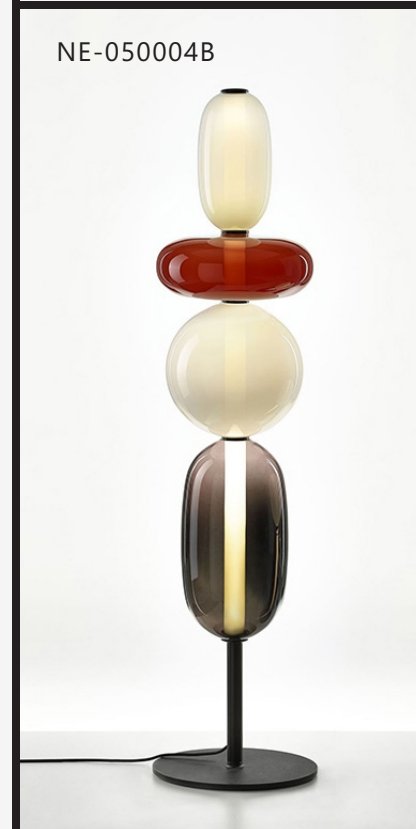

AGILIGHT TRIDONIC  
Light it Up signage

COLOR KINETICS

DALI+

NICHIA

pharos

NEVEREND®

NE-060004, NE-050004

Item No: NE-060004A  
Size: D 220mm H 450mm  
Light Source: LED 15W  
Switch: on/off  
Wire: 1600mm

Item No: NE-060004B  
Size: D 220mm H 450mm  
Light Source: LED 15W  
Switch: on/off  
Wire: 1600mm

Item No: NE-050004A  
Size: D 250mm H 1000mm  
Light Source: LED 18W  
Switch: on/off  
Wire: 1800mm

Item No: NE-050004B  
Size: D 250mm H 1000mm  
Light Source: LED 18W  
Switch: on/off  
Wire: 1800mm

Item No: NE-050004C  
Size: D 250mm H 1000mm  
Light Source: LED 18W  
Switch: on/off  
Wire: 1800mm

Material: glass, acrylic, metal  
Colour: customizable  
CCT: 2700K/3000K/4000K/6000K  
Voltage: 110-230V  
IP Rating: 20