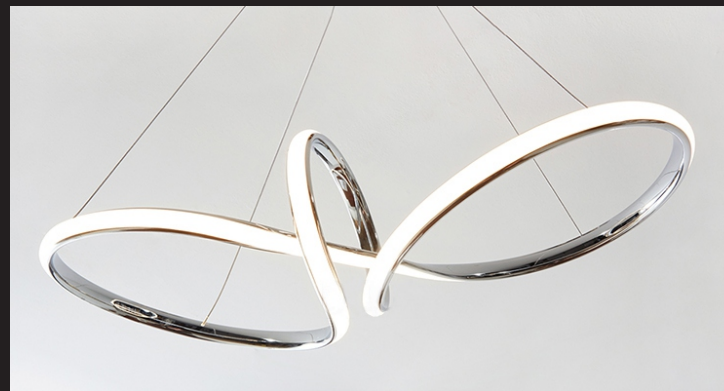

NE-090084

104

NEVEREND®

NE-090085

Item No: NE-090085/40  
Size: D 400mm H 300mm  
Light Source: LED 48W

Item No: NE-090085/60  
Size: D 600mm H 300mm  
Light Source: LED 72W

Item No: NE-090085/80  
Size: D 800mm H 300mm  
Light Source: LED 96W