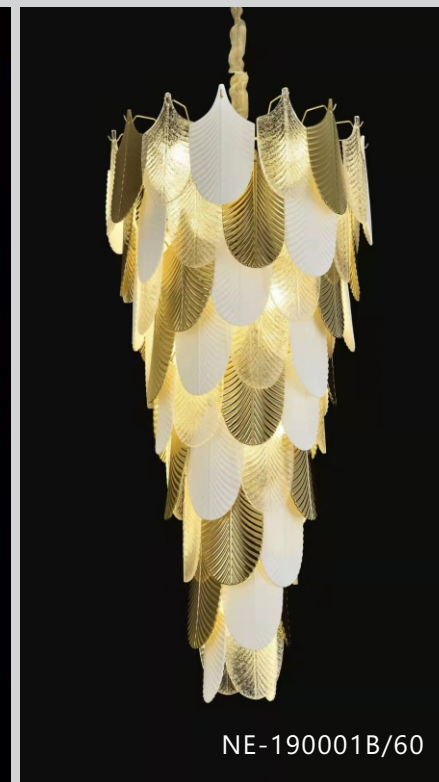

NEVEREND®

NE-190001, NE-160001

Item No: NE-190001A/50
Size: D 500mm H 520mm
Light Source: 6 x E14 Max. 40W
Wire: 1000mm

Item No: NE-190001A/80
Size: D 800mm H 800mm
Light Source: 15 x E14 Max. 40W
Wire: 1000mm

Item No: NE-190001A/120
Size: D 1200mm H 1150mm
Light Source: 20 x E14 Max. 40W
Wire: 1000mm

Item No: NE-190001B/60
Size: D 600mm H 1300mm
Light Source: 20 x E14 Max. 40W
Wire: 1000mm

Item No: NE-190001C/98
Size: L 980mm W 380mm H 480mm
Light Source: 16 x E14 Max. 40W
Wire: 1000mm

Item No: NE-160001
Size: D 400mm H 650mm
Light Source: 6 x E14 Max. 40W
Switch: on/off
Wire: 1600mm

Material: glass, ceramics, metal
Colour: customizable
CCT: 2700K/3000K/4000K/6000K
Voltage: 110-230V
IP Rating: 20

NE-190001, NE-160001

009