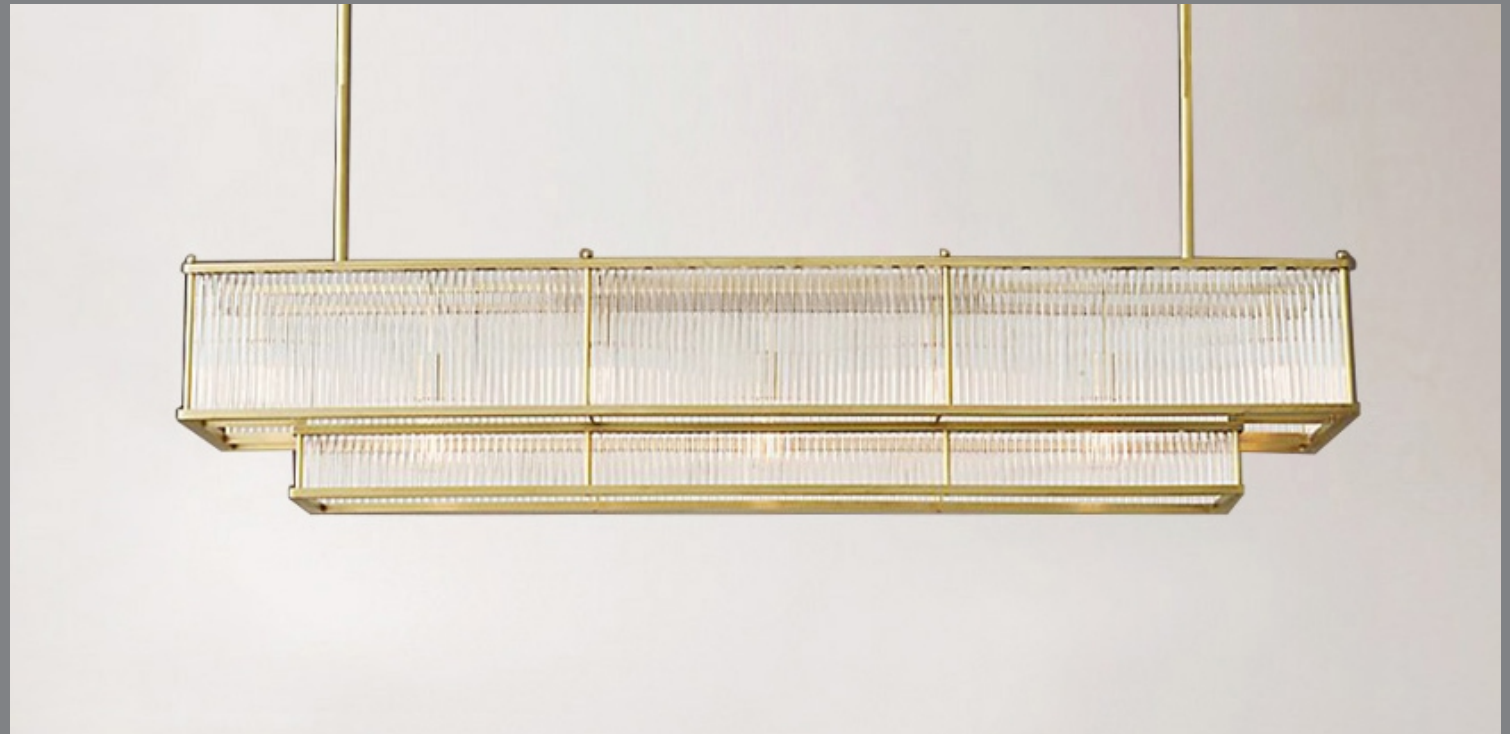

Size: L 1830mm W 390mm H 450mm

Light Source: 9 x E14 Max. 40W

Material: glass, metal

Colour: customizable

Pole: customizable size

CCT: 2700K/3000K/4000K/6000K

Voltage: 110-230V

IP Rating : 20