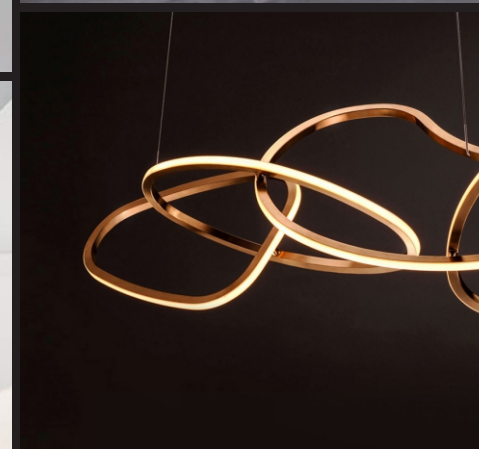

NEVEREND®

NE-090083

Item No: NE-090083A
Size: D 600mm H 300mm
Light Source: LED 50W

Item No: NE-090083A
Size: D 800mm H 300mm
Light Source: LED 70W

Item No: NE-090083A
Size: D 1000mm H 300mm
Light Source: LED 90W

Item No: NE-090083B
Size: L 800mm W 270mm H 300mm
Light Source: LED 22W

Item No: NE-090083B
Size: L 1000mm W 270mm H 300mm
Light Source: LED 28W

Item No: NE-090083B
Size: L 1200mm W 270mm H 300mm
Light Source: LED 33W

Item No: NE-090083B
Size: L 1500mm W 270mm H 300mm
Light Source: LED 42W

Material: metal, silica gel
Colour: customizable
Wire: 1500mm
CCT: 2700K/3000K/4000K/6000K
Voltage: 110-230V
IP Rating: 20

NE-090083

103