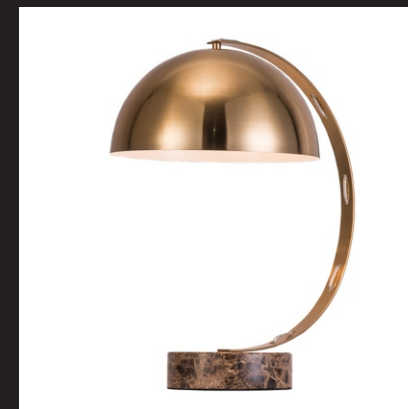

Item No: NE-060219

Size: D 400mm H 500mm
Light Source: 1 x E27 Max. 60W
Material: metal, stone

Switch: on/off
Wire: 1600mm
Colour: customizable

CCT: 2700K/3000K/4000K/6000K
Voltage: 110-230V
IP Rating: 20