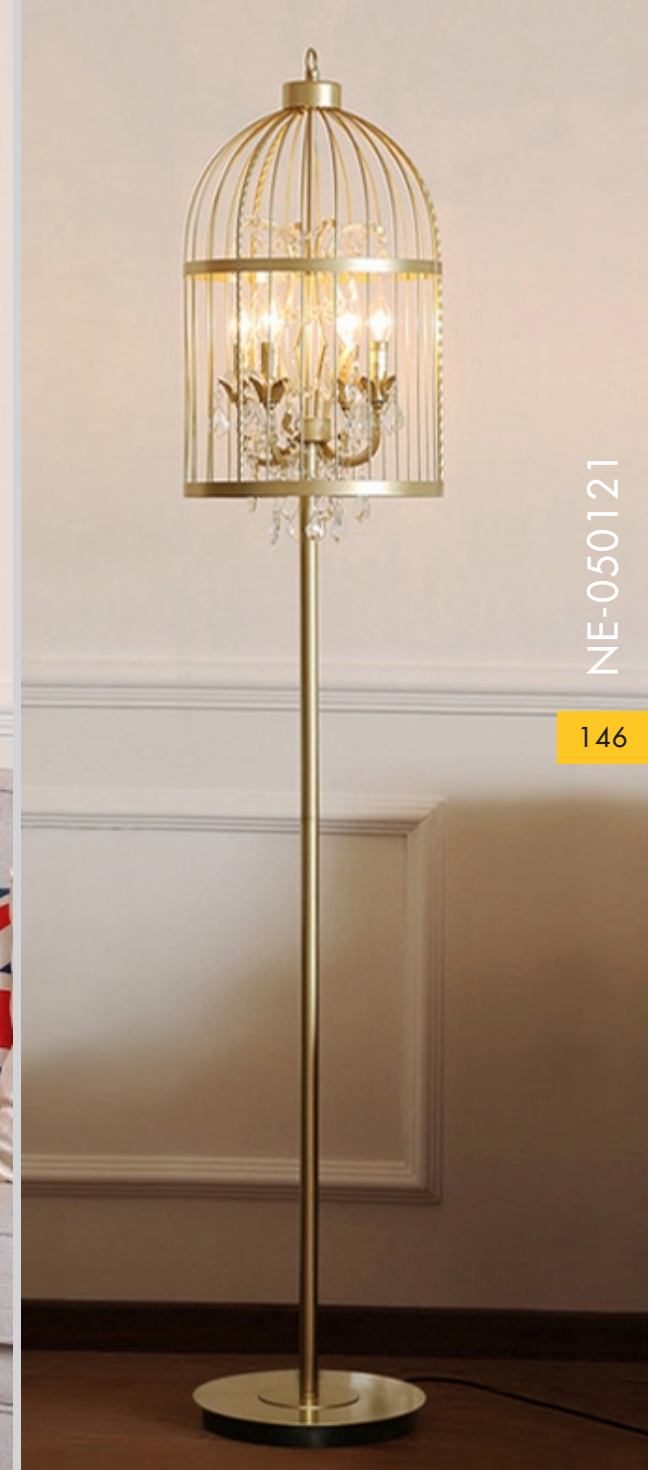

NEVEREND®

NE-050121

Item No: NE-050121

Size: D 350mm H 1780mm

Light Source: 4 x E14 Max. 40W

Switch: on/off

Wire: 1800mm

Material: metal, crystal

Colour: customizable

CCT: 2700K/3000K/4000K/6000K

Voltage: 110-230V

IP Rating: 20

NE-050121

146