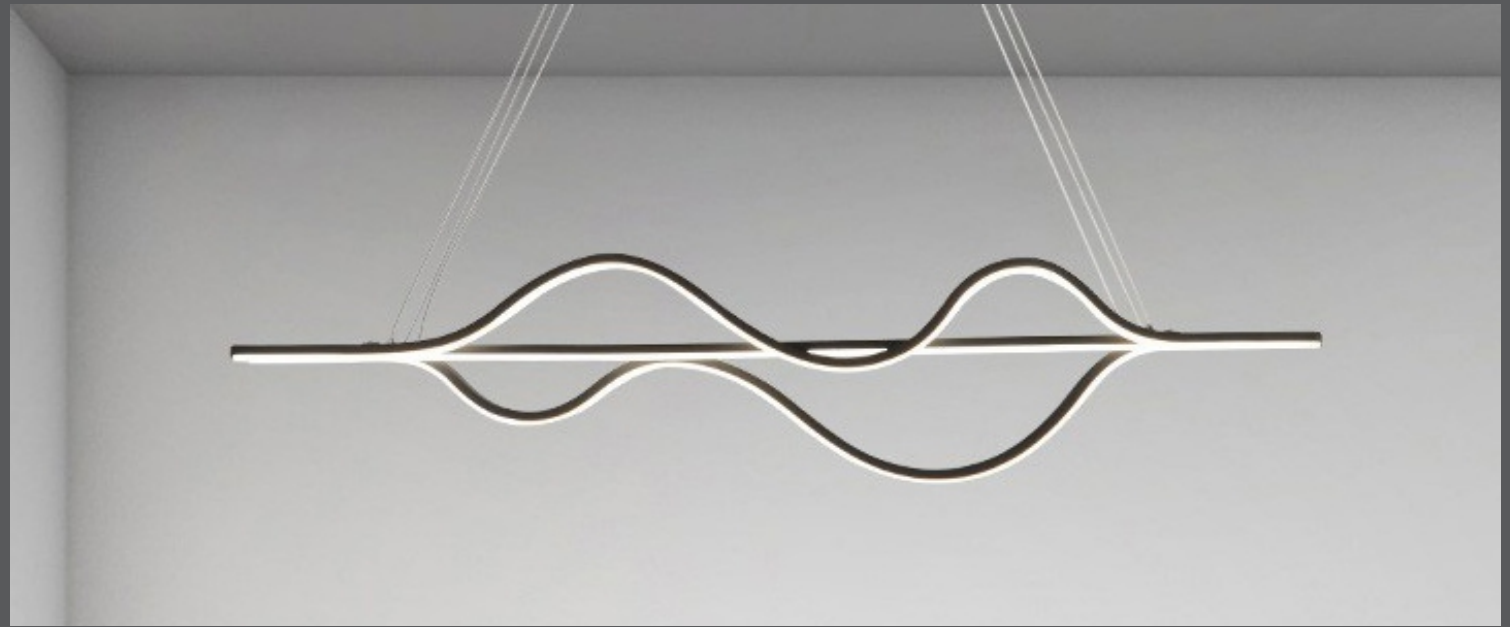

NEVEREND®

NE-090082

Item No: NE-090082

Size: L 1000mm W 90mm H 200mm

Light Source: LED 40W

Item No: NE-090082

Size: L 1200mm W 90mm H 200mm

Light Source: LED 48W

Material: metal, silica gel

Colour: customizable

Wire: 1500mm

CCT: 2700K/3000K/4000K/6000K

Voltage: 110-230V

IP Rating: 20

NE-090082

102