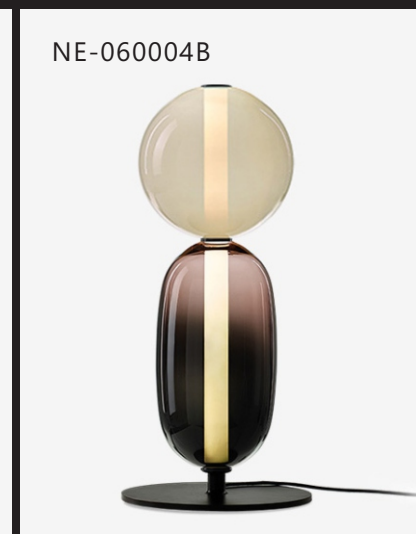

NEVEREND®

NE-060004, NE-050004

Item No: NE-060004A
Size: D 220mm H 450mm
Light Source: LED 15W
Switch: on/off
Wire: 1600mm

Item No: NE-060004B
Size: D 220mm H 450mm
Light Source: LED 15W
Switch: on/off
Wire: 1600mm

Item No: NE-050004A
Size: D 250mm H 1000mm
Light Source: LED 18W
Switch: on/off
Wire: 1800mm

Item No: NE-050004B
Size: D 250mm H 1000mm
Light Source: LED 18W
Switch: on/off
Wire: 1800mm

Item No: NE-050004C
Size: D 250mm H 1000mm
Light Source: LED 18W
Switch: on/off
Wire: 1800mm

Material: glass, acrylic, metal
Colour: customizable
CCT: 2700K/3000K/4000K/6000K
Voltage: 110-230V
IP Rating: 20

NE-060004, NE-050004

008