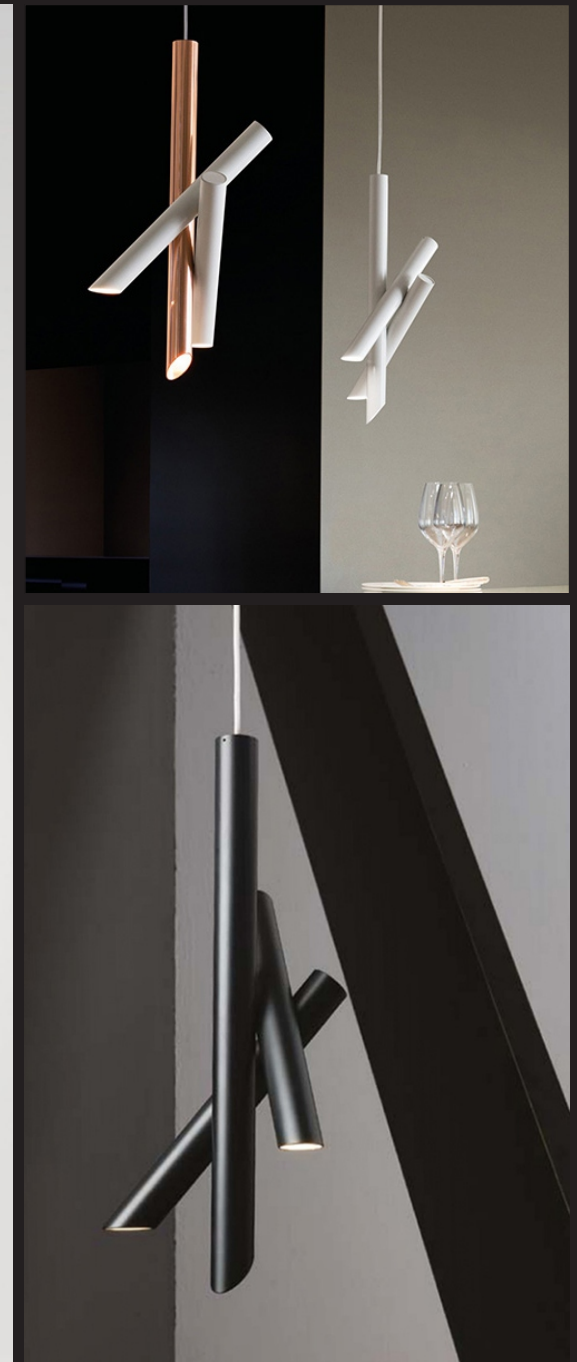

NEVEREND®

NE-090008

Item No: NE-090008

Size: D 240mm H 500mm

Light Source: 3 x LED 3W

Wire: 1500mm

Material: metal

Colour: customizable

CCT: 2700K/3000K/4000K/6000K

Voltage: 110-230V

IP Rating: 20

NE-090008

016