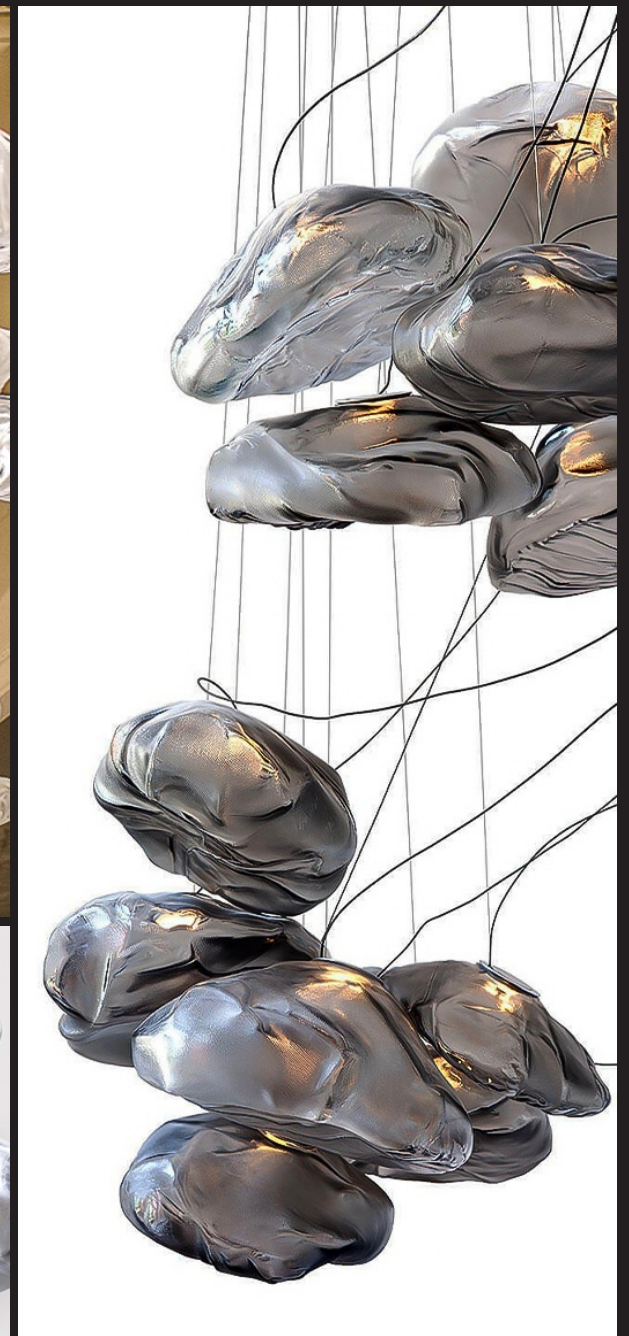

NEVEREND®

NE-090002

Item No: NE-090002/20

Size: D 200mm (Per shade)

Light Source: LED 5W

Item No: NE-090002/30

Size: D 300mm (Per shade)

Light Source: LED 5W

Item No: NE-090002/40

Size: D 400mm (Per shade)

Light Source: LED 5W

Material: glass, metal

Colour: customizable

Wire: 1500mm

CCT: 2700K/3000K/4000K/6000K

Voltage: 110-230V

IP Rating : 20

NE-090002
003