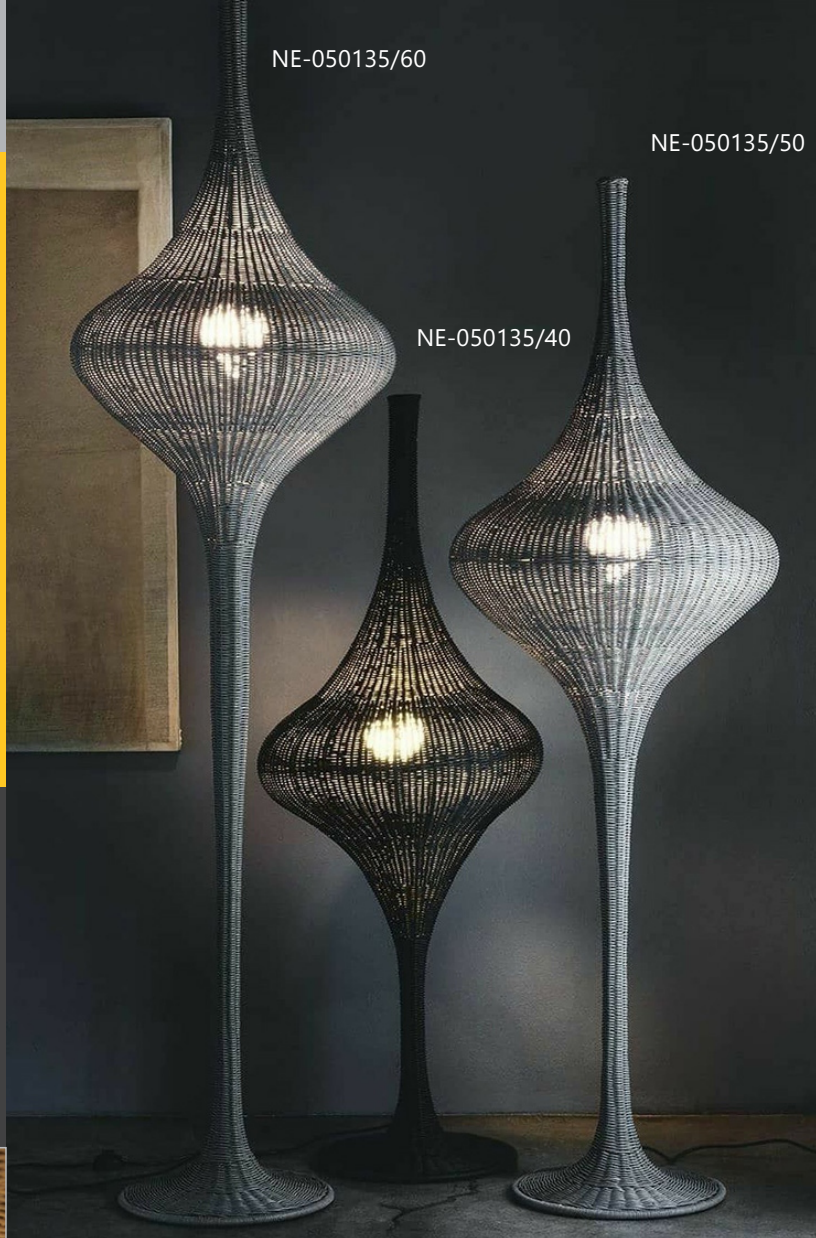

NEVEREND®

NE-050135

Item No: NE-050135/40

Size: D 400mm H 1200mm

Light Source: 1 x E27 Max. 60W

Item No: NE-050135/50

Size: D 500mm H 1500mm

Light Source: 1 x E27 Max. 60W

Item No: NE-050135/60

Size: D 600mm H 1800mm

Light Source: 1 x E27 Max. 60W

Material: rattan, metal

Switch: on/off

Wire: 1800mm

Colour: customizable

CCT: 2700K/3000K/4000K/6000K

Voltage: 110-230V

IP Rating: 20

NE-050135

160