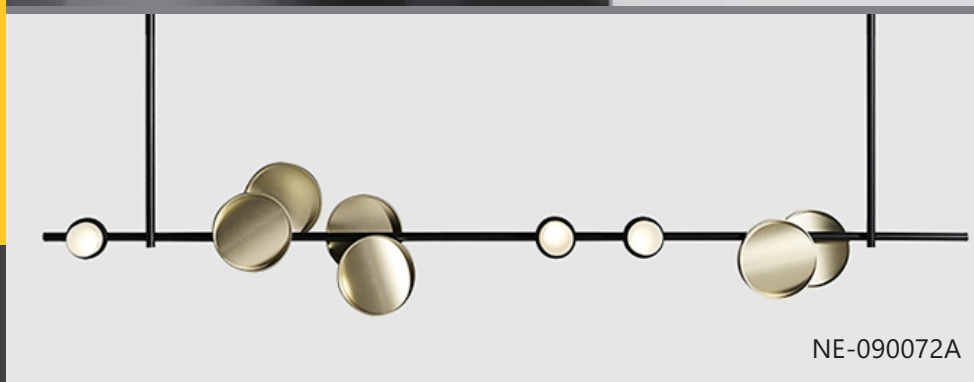

NEVEREND®

NE-090072

Item No: NE-090072A/120
Size: L 1200mm W 200mm H 240mm
Light Source: 6 x LED 3W
6 x LED 1.5W
Pole: customizable size

Item No: NE-090072A/140
Size: L 1400mm W 200 H 240mm
Light Source: 6 x LED 3W
6 x LED 1.5W
Pole: customizable size

Item No: NE-090072A/160
Size: L 1600mm W 200mm H 240mm
Light Source: 6 x LED 3W
6 x LED 1.5W
Pole: customizable size

Item No: NE-090072B
Size: D 240mm H 1500mm
Light Source: 4 x LED 3W

Item No: NE-090072C
Size: D 240mm H 1500mm
Light Source: 4 x LED 3W
1 x GU10 Max. 35W

Material: metal, acrylic
Colour: customizable
CCT: 2700K/3000K/4000K/6000K
Voltage: 110-230V
IP Rating : 20

NE-090072A